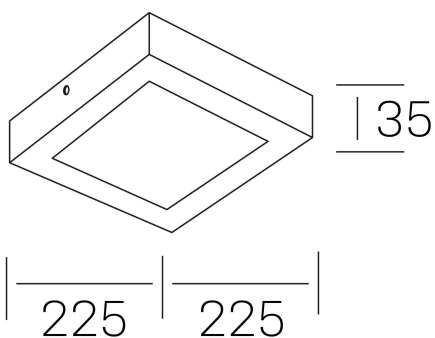

disc slim sq
K51701.03.SR.WH-WH.OP.ST.8.40

GENERAL DETAILS

INSTALLATION	Surface
FINISHES ALUMINIUM	White-White
OPTIC COVER	Opal
LIGHT DIRECTION	Fixed
INT/EXT IP DEGREE	IP 43
MATERIAL	Aluminum
IK DEGREE	IK03
UTILIZATION	Indoor
WARRANTY	3 years

ELECTRICAL DETAILS

LAMP	LED
POWER	24 W
COLOUR TEMPERATURE	4000K
LUMINOUS FLUX	2400 Lm
EFFICACY DIMMING	100 Lm/W
DIMABLE	No Dim
DRIVER	Integrated
CLASS PROTECTION	II
COLOUR RENDERING INDEX	CRI >80
VOLTAGE	220-240 V
FRECUENCIA	50-60 Hz
CURRENT INTENSITY	600 mA
LIFE TIME	35.000 h

GENERAL DIMENSIONS

DIMENSIONS	225×225 mm
HEIGHT	h 35 mm
DIMENSIONES DE EMBALAJE	240 × 240 × 45 mm
PESO NETO	42

*Please might expect a max.15% figure reduction in finishes other than white