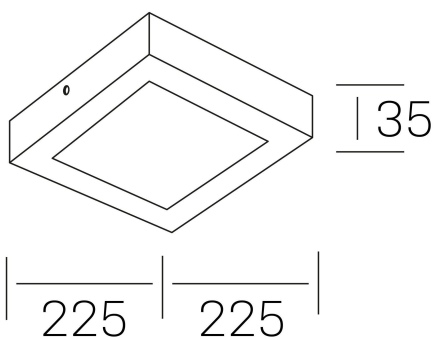

**disc slim sq**  
K51701.03.SR.WH-WH.OP.ST.8.40

## GENERAL DETAILS

INSTALLATION	Surface
FINISHES ALUMINIUM	White-White
OPTIC COVER	Opal
LIGHT DIRECTION	Fixed
INT/EXT IP DEGREE	IP 43
MATERIAL	Aluminum
IK DEGREE	IK03
UTILIZATION	Indoor
WARRANTY	3 years

## GENERAL DIMENSIONS

DIMENSIONS	225×225 mm
HEIGHT	h 35 mm
DIMENSIONES DE EMBALAJE	240 × 240 × 45 mm
PESO NETO	42

\*Please might expect a max.15% figure reduction in finishes other than white