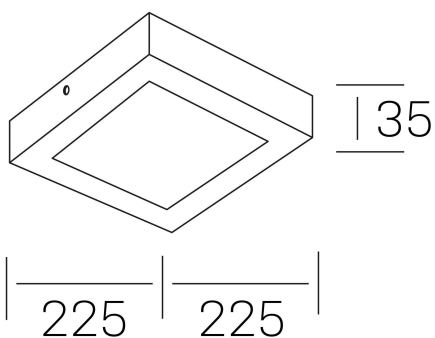

disc slim sq
K51701.03.SR.WH-WH.OP.ST.8.30.PC

GENERAL DETAILS

| | |
|--------------------|-------------|
| INSTALLATION | Surface |
| FINISHES ALUMINIUM | White-White |
| OPTIC COVER | Opal |
| LIGHT DIRECTION | Fixed |
| INT/EXT IP DEGREE | IP 43 |
| MATERIAL | Aluminum |
| IK DEGREE | IK03 |
| UTILIZATION | Indoor |
| WARRANTY | 3 years |

GENERAL DIMENSIONS

| | |
|-------------------------|-------------------|
| DIMENSIONS | 225×225 mm |
| HEIGHT | h 35 mm |
| DIMENSIONES DE EMBALAJE | 240 × 240 × 45 mm |
| PESO NETO | 42 |

*Please might expect a max.15% figure reduction in finishes other than white