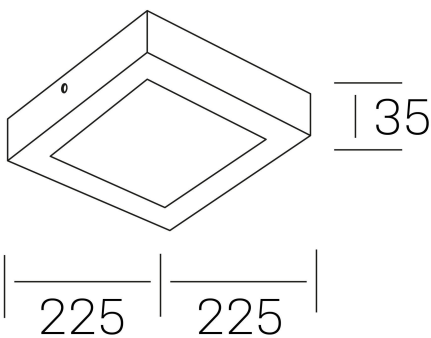

disc slim sq
K51701.03.SR.WH-WH.OP.ST.8.30.DA

GENERAL DETAILS

INSTALLATION	Surface
FINISHES ALUMINIUM	White-White
OPTIC COVER	Opal
LIGHT DIRECTION	Fixed
INT/EXT IP DEGREE	IP 43
MATERIAL	Aluminum
IK DEGREE	IK03
UTILIZATION	Indoor
WARRANTY	3 years

GENERAL DIMENSIONS

DIMENSIONS	225×225 mm
HEIGHT	h 35 mm
DIMENSIONES DE EMBALAJE	240 × 240 × 45 mm
PESO NETO	42

*Please might expect a max.15% figure reduction in finishes other than white