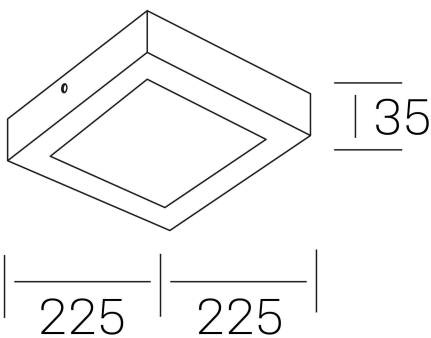

disc slim sq
K51701.03.SR.WH-WH.OP.ST.8.30.DA

GENERAL DETAILS

INSTALLATION	Surface
FINISHES ALUMINIUM	White-White
OPTIC COVER	Opal
LIGHT DIRECTION	Fixed
INT/EXT IP DEGREE	IP 43
MATERIAL	Aluminum
IK DEGREE	IK03
UTILIZATION	Indoor
WARRANTY	5 years

ELECTRICAL DETAILS

LAMP	LED
POWER	24 W
COLOUR TEMPERATURE	3000K
LUMINOUS FLUX	2350 Lm
EFFICACY DIMMING	98 Lm/W
DIMABLE	DALI
DRIVER	Remote
CLASS PROTECTION	II
COLOUR RENDERING INDEX	CRI >80
VOLTAGE	220-240 V
CURRENT INTENSITY	600 mA
LIFE TIME	50.000 h

GENERAL DIMENSIONS

DIMENSIONS	225×225 mm
HEIGHT	h 35 mm
DIMENSIONES DE EMBALAJE	240 × 240 × 45 mm
PESO NETO	42

*Please might expect a max.15% figure reduction in finishes other than white