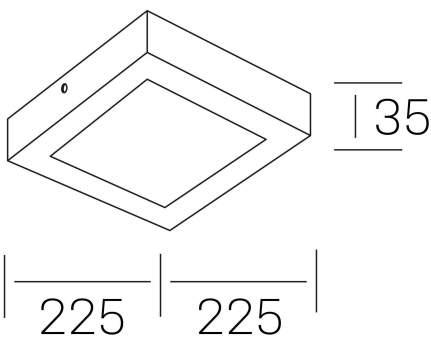

**disc slim sq**  
K51701.03.SR.WH-WH.OP.ST.8.30.DA

#### GENERAL DETAILS

INSTALLATION	Surface
FINISHES ALUMINIUM	White-White
OPTIC COVER	Opal
LIGHT DIRECTION	Fixed
INT/EXT IP DEGREE	IP 43
MATERIAL	Aluminum
IK DEGREE	IK03
UTILIZATION	Indoor
WARRANTY	3 years

#### GENERAL DIMENSIONS

DIMENSIONS	225×225 mm
HEIGHT	h 35 mm
DIMENSIONES DE EMBALAJE	240 × 240 × 45 mm
PESO NETO	42

\*Please might expect a max.15% figure reduction in finishes other than white