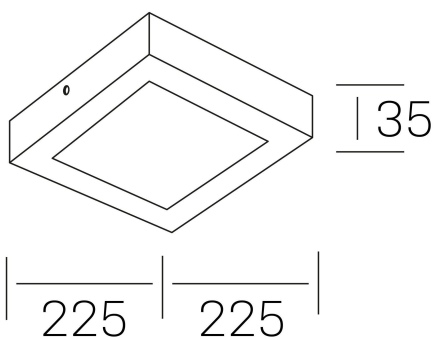

disc slim sq
K51701.03.SR.WH-WH.OP.ST.8.30.D1

GENERAL DETAILS

INSTALLATION	Surface
FINISHES ALUMINIUM	White-White
OPTIC COVER	Opal
LIGHT DIRECTION	Fixed
INT/EXT IP DEGREE	IP 43
MATERIAL	Aluminum
IK DEGREE	IK03
UTILIZATION	Indoor
WARRANTY	3 years

GENERAL DIMENSIONS

DIMENSIONS	225×225 mm
HEIGHT	h 35 mm
DIMENSIONES DE EMBALAJE	240 × 240 × 45 mm
PESO NETO	42

*Please might expect a max.15% figure reduction in finishes other than white