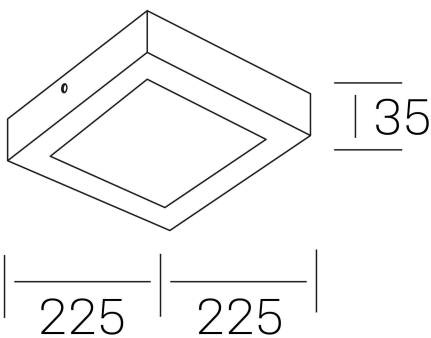

disc slim sq
K51701.03.SR.WH-WH.OP.ST.8.30.D1

GENERAL DETAILS

INSTALLATION	Surface
FINISHES ALUMINIUM	White-White
OPTIC COVER	Opal
LIGHT DIRECTION	Fixed
INT/EXT IP DEGREE	IP 43
MATERIAL	Aluminum
IK DEGREE	IK03
UTILIZATION	Indoor
WARRANTY	3 years

GENERAL DIMENSIONS

DIMENSIONS	225×225 mm
HEIGHT	h 35 mm
DIMENSIONES DE EMBALAJE	240 × 240 × 45 mm
PESO NETO	42

*Please might expect a max.15% figure reduction in finishes other than white