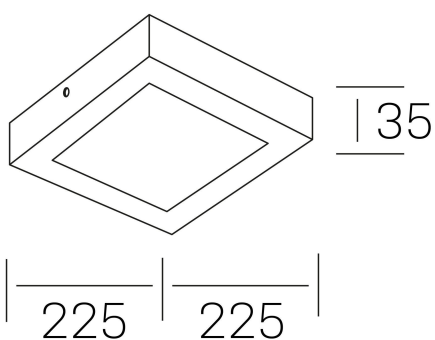

**disc slim sq**  
K51701.03.SR.WH-WH.OP.ST.8.30

#### GENERAL DETAILS

INSTALLATION	Surface
FINISHES ALUMINIUM	White-White
OPTIC COVER	Opal
LIGHT DIRECTION	Fixed
INT/EXT IP DEGREE	IP 43
MATERIAL	Aluminum
IK DEGREE	IK03
UTILIZATION	Indoor
WARRANTY	3 years

#### GENERAL DIMENSIONS

DIMENSIONS	225×225 mm
HEIGHT	h 35 mm
DIMENSIONES DE EMBALAJE	240 × 240 × 45 mm
PESO NETO	42

\*Please might expect a max.15% figure reduction in finishes other than white