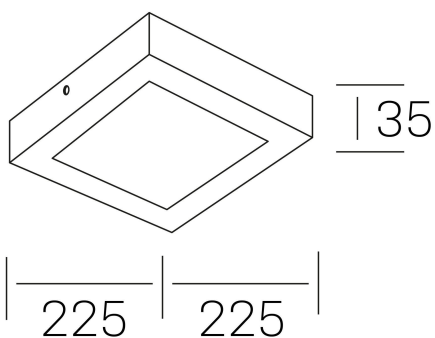

**disc slim sq**  
K51701.03.SR.WH-WH.OP.ST.8.30

## GENERAL DETAILS

INSTALLATION	Surface
FINISHES ALUMINIUM	White-White
OPTIC COVER	Opal
LIGHT DIRECTION	Fixed
INT/EXT IP DEGREE	IP 43
MATERIAL	Aluminum
IK DEGREE	IK03
UTILIZATION	Indoor
WARRANTY	3 years

## GENERAL DIMENSIONS

DIMENSIONS	225×225 mm
HEIGHT	h 35 mm
DIMENSIONES DE EMBALAJE	240 × 240 × 45 mm
PESO NETO	42

\*Please might expect a max.15% figure reduction in finishes other than white