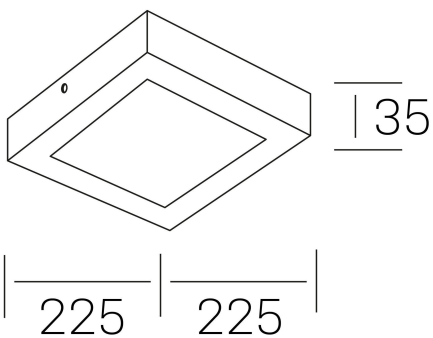

disc slim sq
K51701.03.SR.BK-BK.OP.ST.8.40.PU

GENERAL DETAILS

INSTALLATION	Surface
FINISHES ALUMINIUM	Black-Black
OPTIC COVER	Opal
LIGHT DIRECTION	Fixed
INT/EXT IP DEGREE	IP 43
MATERIAL	Aluminum
IK DEGREE	IK03
UTILIZATION	Indoor
WARRANTY	3 years

GENERAL DIMENSIONS

DIMENSIONS	225×225 mm
HEIGHT	h 35 mm
DIMENSIONES DE EMBALAJE	240 × 240 × 45 mm
PESO NETO	42

*Please might expect a max.15% figure reduction in finishes other than white