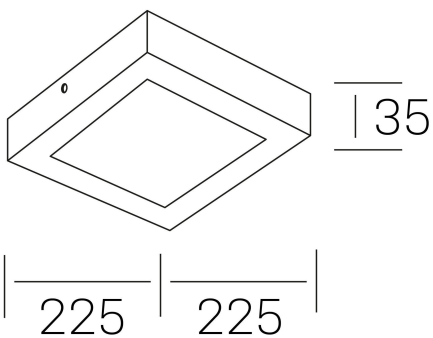

disc slim sq
K51701.03.SR.BK-BK.OP.ST.8.40.PC

GENERAL DETAILS

INSTALLATION	Surface
FINISHES ALUMINIUM	Black-Black
OPTIC COVER	Opal
LIGHT DIRECTION	Fixed
INT/EXT IP DEGREE	IP 43
MATERIAL	Aluminum
IK DEGREE	IK03
UTILIZATION	Indoor
WARRANTY	3 years

ELECTRICAL DETAILS

LAMP	LED
POWER	24 W
COLOUR TEMPERATURE	4000K
LUMINOUS FLUX	2400 Lm
EFFICACY DIMMING	100 Lm/W
DIMABLE	PHASE CUT
DRIVER	Remote
CLASS PROTECTION	II
COLOUR RENDERING INDEX	CRI >80
VOLTAGE	220-240 V
FRECUENCIA	50-60 Hz
CURRENT INTENSITY	600 mA
LIFE TIME	50.000 h

GENERAL DIMENSIONS

DIMENSIONS	225×225 mm
HEIGHT	h 35 mm
DIMENSIONES DE EMBALAJE	240 × 240 × 45 mm
PESO NETO	42

*Please might expect a max.15% figure reduction in finishes other than white