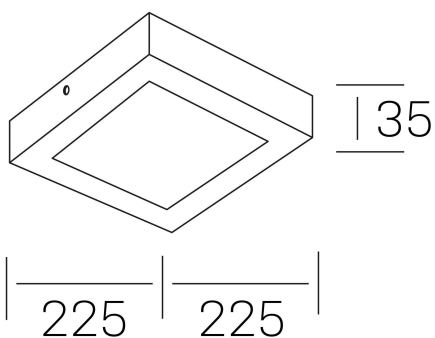

disc slim sq
K51701.03.SR.BK-BK.OP.ST.8.40.PC

GENERAL DETAILS

INSTALLATION	Surface
FINISHES ALUMINIUM	Black-Black
OPTIC COVER	Opal
LIGHT DIRECTION	Fixed
INT/EXT IP DEGREE	IP 43
MATERIAL	Aluminum
IK DEGREE	IK03
UTILIZATION	Indoor
WARRANTY	3 years

ELECTRICAL DETAILS

LAMP	LED
POWER	24 W
COLOUR TEMPERATURE	4000K
LUMINOUS FLUX	2400 Lm
EFFICACY DIMMING	100 Lm/W
DIMABLE	PHASE CUT
DRIVER	Remote
CLASS PROTECTION	II
COLOUR RENDERING INDEX	CRI >80
VOLTAGE	220-240 V
FRECUENCIA	50-60 Hz
CURRENT INTENSITY	600 mA
LIFE TIME	35.000 h

GENERAL DIMENSIONS

DIMENSIONS	225×225 mm
HEIGHT	h 35 mm
DIMENSIONES DE EMBALAJE	240 × 240 × 45 mm
PESO NETO	42

*Please might expect a max.15% figure reduction in finishes other than white