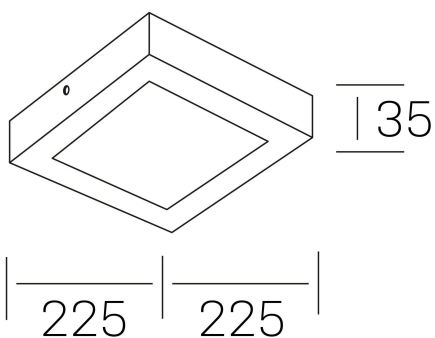

**disc slim sq**  
K51701.03.SR.BK-BK.OP.ST.8.40.DA

## GENERAL DETAILS

INSTALLATION	Surface
FINISHES ALUMINIUM	Black-Black
OPTIC COVER	Opal
LIGHT DIRECTION	Fixed
INT/EXT IP DEGREE	IP 43
MATERIAL	Aluminum
IK DEGREE	IK03
UTILIZATION	Indoor
WARRANTY	3 years

## GENERAL DIMENSIONS

DIMENSIONS	225×225 mm
HEIGHT	h 35 mm
DIMENSIONES DE EMBALAJE	240 × 240 × 45 mm
PESO NETO	42

\*Please might expect a max.15% figure reduction in finishes other than white