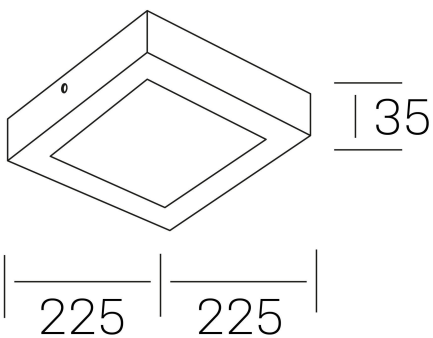

disc slim sq
K51701.03.SR.BK-BK.OP.ST.8.40.D1

GENERAL DETAILS

INSTALLATION	Surface
FINISHES ALUMINIUM	Black-Black
OPTIC COVER	Opal
LIGHT DIRECTION	Fixed
INT/EXT IP DEGREE	IP 43
MATERIAL	Aluminum
IK DEGREE	IK03
UTILIZATION	Indoor
WARRANTY	3 years

GENERAL DIMENSIONS

DIMENSIONS	225×225 mm
HEIGHT	h 35 mm
DIMENSIONES DE EMBALAJE	240 × 240 × 45 mm
PESO NETO	42

*Please might expect a max.15% figure reduction in finishes other than white