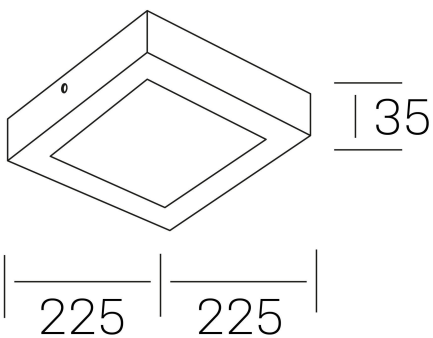

**disc slim sq**  
K51701.03.SR.BK-BK.OP.ST.8.40.D1

#### GENERAL DETAILS

INSTALLATION	Surface
FINISHES ALUMINIUM	Black-Black
OPTIC COVER	Opal
LIGHT DIRECTION	Fixed
INT/EXT IP DEGREE	IP 43
MATERIAL	Aluminum
IK DEGREE	IK03
UTILIZATION	Indoor
WARRANTY	3 years

#### GENERAL DIMENSIONS

DIMENSIONS	225×225 mm
HEIGHT	h 35 mm
DIMENSIONES DE EMBALAJE	240 × 240 × 45 mm
PESO NETO	42

\*Please might expect a max.15% figure reduction in finishes other than white