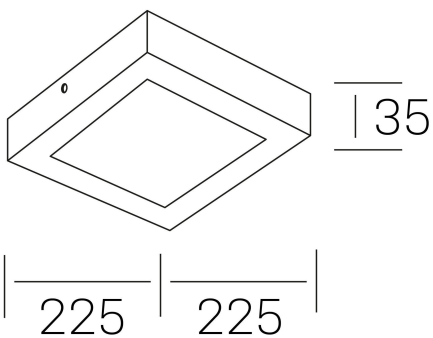

**disc slim sq**  
K51701.03.SR.BK-BK.OP.ST.8.30.PU

#### GENERAL DETAILS

INSTALLATION	Surface
FINISHES ALUMINIUM	Black-Black
OPTIC COVER	Opal
LIGHT DIRECTION	Fixed
INT/EXT IP DEGREE	IP 43
MATERIAL	Aluminum
IK DEGREE	IK03
UTILIZATION	Indoor
WARRANTY	3 years

#### GENERAL DIMENSIONS

DIMENSIONS	225×225 mm
HEIGHT	h 35 mm
DIMENSIONES DE EMBALAJE	240 × 240 × 45 mm
PESO NETO	42

\*Please might expect a max.15% figure reduction in finishes other than white