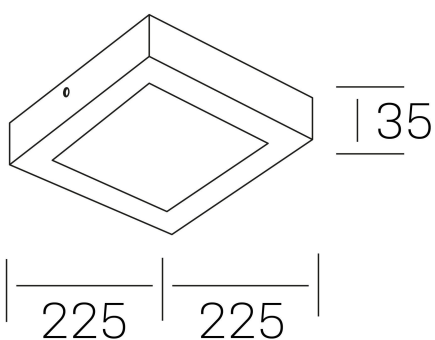

disc slim sq
K51701.03.SR.BK-BK.OP.ST.8.30.PU

GENERAL DETAILS

INSTALLATION	Surface
FINISHES ALUMINIUM	Black-Black
OPTIC COVER	Opal
LIGHT DIRECTION	Fixed
INT/EXT IP DEGREE	IP 43
MATERIAL	Aluminum
IK DEGREE	IK03
UTILIZATION	Indoor
WARRANTY	3 years

GENERAL DIMENSIONS

DIMENSIONS	225×225 mm
HEIGHT	h 35 mm
DIMENSIONES DE EMBALAJE	240 × 240 × 45 mm
PESO NETO	42

*Please might expect a max.15% figure reduction in finishes other than white