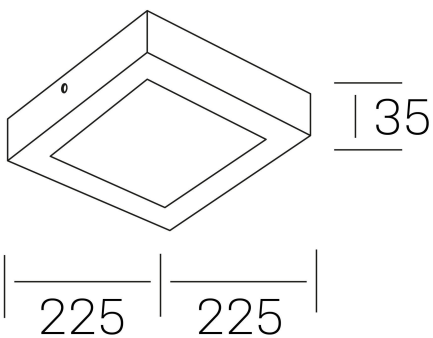

**disc slim sq**  
K51701.03.SR.BK-BK.OP.ST.8.30.PC

#### GENERAL DETAILS

INSTALLATION	Surface
FINISHES ALUMINIUM	Black-Black
OPTIC COVER	Opal
LIGHT DIRECTION	Fixed
INT/EXT IP DEGREE	IP 43
MATERIAL	Aluminum
IK DEGREE	IK03
UTILIZATION	Indoor
WARRANTY	3 years

#### GENERAL DIMENSIONS

DIMENSIONS	225×225 mm
HEIGHT	h 35 mm
DIMENSIONES DE EMBALAJE	240 × 240 × 45 mm
PESO NETO	42

\*Please might expect a max.15% figure reduction in finishes other than white