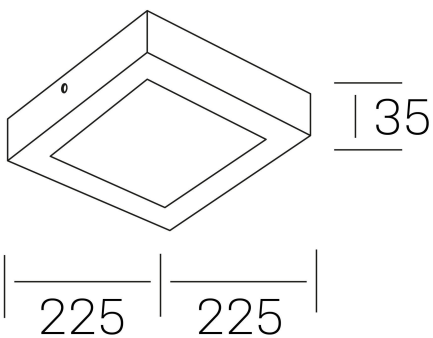

disc slim sq
K51701.03.SR.BK-BK.OP.ST.8.30.PC

GENERAL DETAILS

INSTALLATION	Surface
FINISHES ALUMINIUM	Black-Black
OPTIC COVER	Opal
LIGHT DIRECTION	Fixed
INT/EXT IP DEGREE	IP 43
MATERIAL	Aluminum
IK DEGREE	IK03
UTILIZATION	Indoor
WARRANTY	3 years

ELECTRICAL DETAILS

LAMP	LED
POWER	24 W
COLOUR TEMPERATURE	3000K
LUMINOUS FLUX	2350 Lm
EFFICACY DIMMING	99 Lm/W
DIMABLE	PHASE CUT
DRIVER	Remote
CLASS PROTECTION	II
COLOUR RENDERING INDEX	CRI >80
VOLTAGE	220-240 V
FRECUENCIA	50-60 Hz
CURRENT INTENSITY	600 mA
LIFE TIME	35.000 h

GENERAL DIMENSIONS

DIMENSIONS	225×225 mm
HEIGHT	h 35 mm
DIMENSIONES DE EMBALAJE	240 × 240 × 45 mm
PESO NETO	42

*Please might expect a max.15% figure reduction in finishes other than white