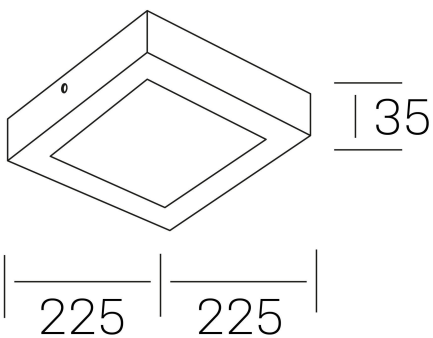

**disc slim sq**  
K51701.03.SR.BK-BK.OP.ST.8.30.PC

#### GENERAL DETAILS

INSTALLATION	Surface
FINISHES ALUMINIUM	Black-Black
OPTIC COVER	Opal
LIGHT DIRECTION	Fixed
INT/EXT IP DEGREE	IP 43
MATERIAL	Aluminum
IK DEGREE	IK03
UTILIZATION	Indoor
WARRANTY	5 years

#### GENERAL DIMENSIONS

DIMENSIONS	225×225 mm
HEIGHT	h 35 mm
DIMENSIONES DE EMBALAJE	240 × 240 × 45 mm
PESO NETO	42

\*Please might expect a max.15% figure reduction in finishes other than white