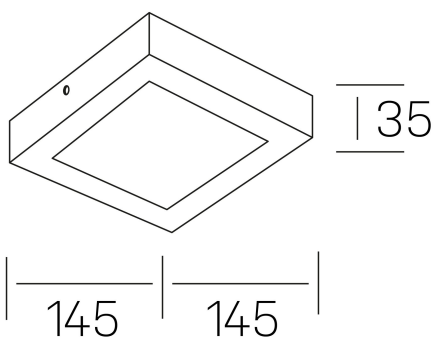

disc slim sq
K51701.02.SR.WH-WH.OP.ST.8.40.PU

GENERAL DETAILS

INSTALLATION	Surface
FINISHES ALUMINIUM	White-White
OPTIC COVER	Opal
LIGHT DIRECTION	Fixed
INT/EXT IP DEGREE	IP 43
MATERIAL	Aluminum
IK DEGREE	IK03
UTILIZATION	Indoor
WARRANTY	5 years

GENERAL DIMENSIONS

DIMENSIONS	145×145 mm
HEIGHT	h 35 mm
DIMENSIONES DE EMBALAJE	155 × 155 × 45 mm
PESO NETO	16

*Please might expect a max.15% figure reduction in finishes other than white