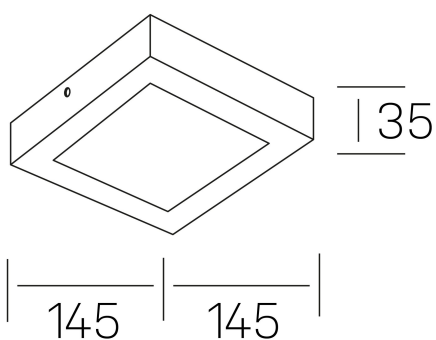

disc slim sq
K51701.02.SR.WH-WH.OP.ST.8.40.PU

GENERAL DETAILS

INSTALLATION	Surface
FINISHES ALUMINIUM	White-White
OPTIC COVER	Opal
LIGHT DIRECTION	Fixed
INT/EXT IP DEGREE	IP 43
MATERIAL	Aluminum
IK DEGREE	IK03
UTILIZATION	Indoor
WARRANTY	3 years

GENERAL DIMENSIONS

DIMENSIONS	145×145 mm
HEIGHT	h 35 mm
DIMENSIONES DE EMBALAJE	155 × 155 × 45 mm
PESO NETO	16

*Please might expect a max.15% figure reduction in finishes other than white