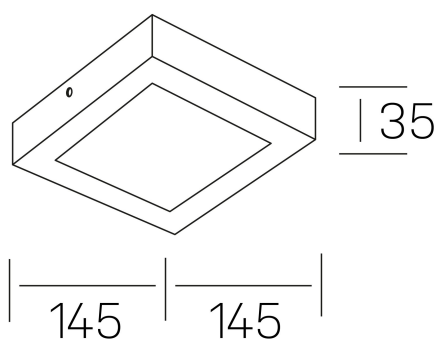

disc slim sq
K51701.02.SR.WH-WH.OP.ST.8.40.PC

GENERAL DETAILS

INSTALLATION	Surface
FINISHES ALUMINIUM	White-White
OPTIC COVER	Opal
LIGHT DIRECTION	Fixed
INT/EXT IP DEGREE	IP 43
MATERIAL	Aluminum
IK DEGREE	IK03
UTILIZATION	Indoor
WARRANTY	3 years

GENERAL DIMENSIONS

DIMENSIONS	145×145 mm
HEIGHT	h 35 mm
DIMENSIONES DE EMBALAJE	155 × 155 × 45 mm
PESO NETO	16

*Please might expect a max.15% figure reduction in finishes other than white