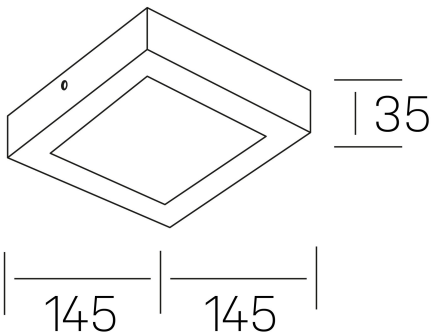

**disc slim sq**  
K51701.02.SR.WH-WH.OP.ST.8.40.DA

#### GENERAL DETAILS

INSTALLATION	Surface
FINISHES ALUMINIUM	White-White
OPTIC COVER	Opal
LIGHT DIRECTION	Fixed
INT/EXT IP DEGREE	IP 43
MATERIAL	Aluminum
IK DEGREE	IK03
UTILIZATION	Indoor
WARRANTY	3 years

#### GENERAL DIMENSIONS

DIMENSIONS	145×145 mm
HEIGHT	h 35 mm
DIMENSIONES DE EMBALAJE	155 × 155 × 45 mm
PESO NETO	16

\*Please might expect a max.15% figure reduction in finishes other than white