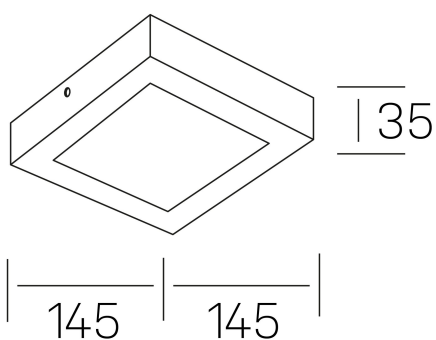

disc slim sq
K51701.02.SR.WH-WH.OP.ST.8.40.DA

GENERAL DETAILS

INSTALLATION	Surface
FINISHES ALUMINIUM	White-White
OPTIC COVER	Opal
LIGHT DIRECTION	Fixed
INT/EXT IP DEGREE	IP 43
MATERIAL	Aluminum
IK DEGREE	IK03
UTILIZATION	Indoor
WARRANTY	3 years

GENERAL DIMENSIONS

DIMENSIONS	145×145 mm
HEIGHT	h 35 mm
DIMENSIONES DE EMBALAJE	155 × 155 × 45 mm
PESO NETO	16

*Please might expect a max.15% figure reduction in finishes other than white