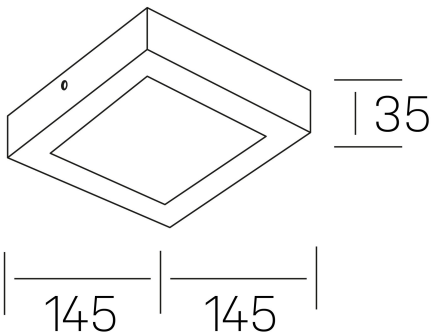

disc slim sq
K51701.02.SR.WH-WH.OP.ST.8.40.D1

GENERAL DETAILS

INSTALLATION	Surface
FINISHES ALUMINIUM	White-White
OPTIC COVER	Opal
LIGHT DIRECTION	Fixed
INT/EXT IP DEGREE	IP 43
MATERIAL	Aluminum
IK DEGREE	IK03
UTILIZATION	Indoor
WARRANTY	3 years

GENERAL DIMENSIONS

DIMENSIONS	145×145 mm
HEIGHT	h 35 mm
DIMENSIONES DE EMBALAJE	155 × 155 × 45 mm
PESO NETO	16

*Please might expect a max.15% figure reduction in finishes other than white