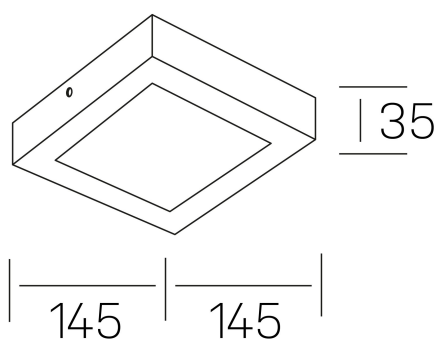

disc slim sq
K51701.02.SR.WH-WH.OP.ST.8.40.D1

GENERAL DETAILS

INSTALLATION	Surface
FINISHES ALUMINIUM	White-White
OPTIC COVER	Opal
LIGHT DIRECTION	Fixed
INT/EXT IP DEGREE	IP 43
MATERIAL	Aluminum
IK DEGREE	IK03
UTILIZATION	Indoor
WARRANTY	3 years

GENERAL DIMENSIONS

DIMENSIONS	145×145 mm
HEIGHT	h 35 mm
DIMENSIONES DE EMBALAJE	155 × 155 × 45 mm
PESO NETO	16

*Please might expect a max.15% figure reduction in finishes other than white