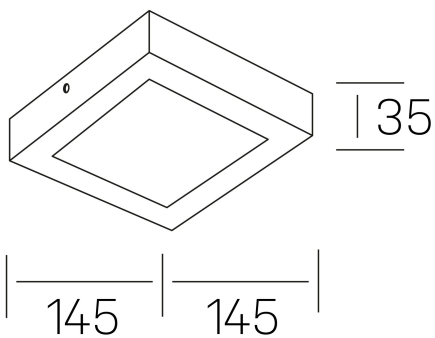

**disc slim sq**  
K51701.02.SR.WH-WH.OP.ST.8.40

#### GENERAL DETAILS

INSTALLATION	Surface
FINISHES ALUMINIUM	White-White
OPTIC COVER	Opal
LIGHT DIRECTION	Fixed
INT/EXT IP DEGREE	IP 43
MATERIAL	Aluminum
IK DEGREE	IK03
UTILIZATION	Indoor
WARRANTY	3 years

#### GENERAL DIMENSIONS

DIMENSIONS	145×145 mm
HEIGHT	h 35 mm
DIMENSIONES DE EMBALAJE	155 × 155 × 45 mm
PESO NETO	16

\*Please might expect a max.15% figure reduction in finishes other than white