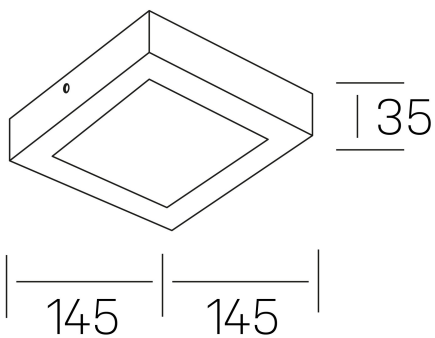

disc slim sq
K51701.02.SR.WH-WH.OP.ST.8.40

GENERAL DETAILS

INSTALLATION	Surface
FINISHES ALUMINIUM	White-White
OPTIC COVER	Opal
LIGHT DIRECTION	Fixed
INT/EXT IP DEGREE	IP 43
MATERIAL	Aluminum
IK DEGREE	IK03
UTILIZATION	Indoor
WARRANTY	3 years

GENERAL DIMENSIONS

DIMENSIONS	145×145 mm
HEIGHT	h 35 mm
DIMENSIONES DE EMBALAJE	155 × 155 × 45 mm
PESO NETO	16

*Please might expect a max.15% figure reduction in finishes other than white