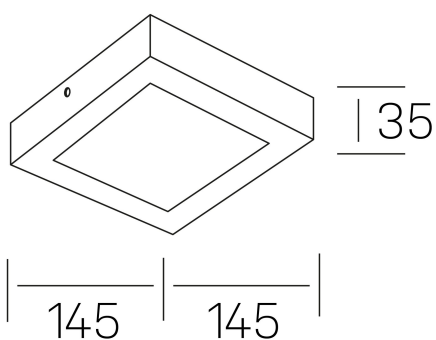

disc slim sq
K51701.02.SR.WH-WH.OP.ST.8.30.PU

GENERAL DETAILS

INSTALLATION	Surface
FINISHES ALUMINIUM	White-White
OPTIC COVER	Opal
LIGHT DIRECTION	Fixed
INT/EXT IP DEGREE	IP 43
MATERIAL	Aluminum
IK DEGREE	IK03
UTILIZATION	Indoor
WARRANTY	3 years

GENERAL DIMENSIONS

DIMENSIONS	145×145 mm
HEIGHT	h 35 mm
DIMENSIONES DE EMBALAJE	155 × 155 × 45 mm
PESO NETO	16

*Please might expect a max.15% figure reduction in finishes other than white