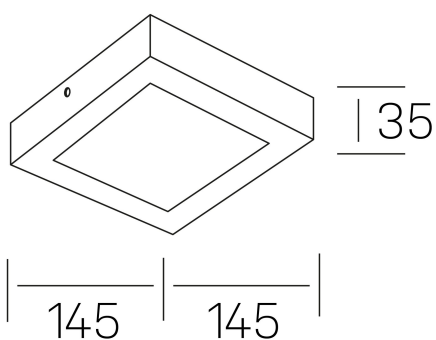

disc slim sq
K51701.02.SR.WH-WH.OP.ST.8.30.PC

GENERAL DETAILS

INSTALLATION	Surface
FINISHES ALUMINIUM	White-White
OPTIC COVER	Opal
LIGHT DIRECTION	Fixed
INT/EXT IP DEGREE	IP 43
MATERIAL	Aluminum
IK DEGREE	IK03
UTILIZATION	Indoor
WARRANTY	3 years

GENERAL DIMENSIONS

DIMENSIONS	145×145 mm
HEIGHT	h 35 mm
DIMENSIONES DE EMBALAJE	155 × 155 × 45 mm
PESO NETO	16

*Please might expect a max.15% figure reduction in finishes other than white