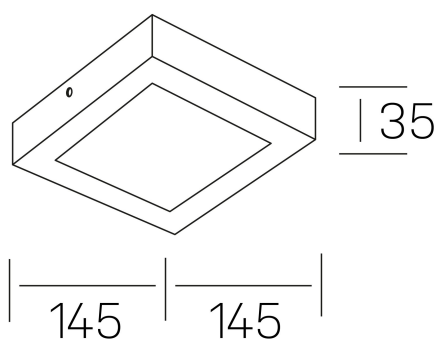

disc slim sq
K51701.02.SR.WH-WH.OP.ST.8.30.PC

GENERAL DETAILS

INSTALLATION	Surface
FINISHES ALUMINIUM	White-White
OPTIC COVER	Opal
LIGHT DIRECTION	Fixed
INT/EXT IP DEGREE	IP 43
MATERIAL	Aluminum
IK DEGREE	IK03
UTILIZATION	Indoor
WARRANTY	3 years

GENERAL DIMENSIONS

DIMENSIONS	145×145 mm
HEIGHT	h 35 mm
DIMENSIONES DE EMBALAJE	155 × 155 × 45 mm
PESO NETO	16

*Please might expect a max.15% figure reduction in finishes other than white