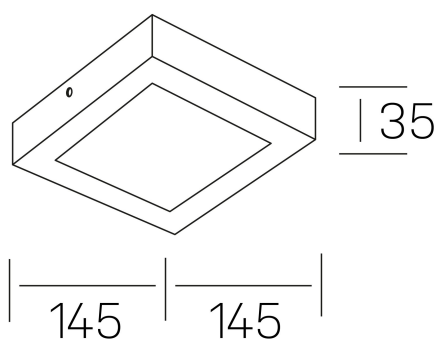

disc slim sq
K51701.02.SR.WH-WH.OP.ST.8.30.DA

GENERAL DETAILS

INSTALLATION	Surface
FINISHES ALUMINIUM	White-White
OPTIC COVER	Opal
LIGHT DIRECTION	Fixed
INT/EXT IP DEGREE	IP 43
MATERIAL	Aluminum
IK DEGREE	IK03
UTILIZATION	Indoor
WARRANTY	3 years

GENERAL DIMENSIONS

DIMENSIONS	145×145 mm
HEIGHT	h 35 mm
DIMENSIONES DE EMBALAJE	155 × 155 × 45 mm
PESO NETO	16

*Please might expect a max.15% figure reduction in finishes other than white