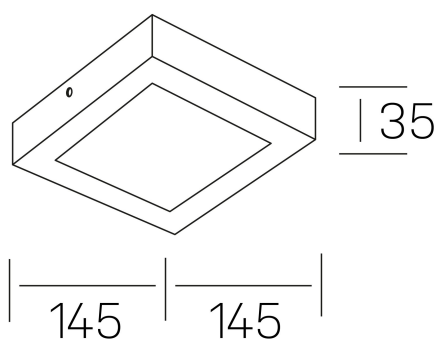

**disc slim sq**  
K51701.02.SR.WH-WH.OP.ST.8.30.D1

## GENERAL DETAILS

INSTALLATION	Surface
FINISHES ALUMINIUM	White-White
OPTIC COVER	Opal
LIGHT DIRECTION	Fixed
INT/EXT IP DEGREE	IP 43
MATERIAL	Aluminum
IK DEGREE	IK03
UTILIZATION	Indoor
WARRANTY	3 years

## GENERAL DIMENSIONS

DIMENSIONS	145×145 mm
HEIGHT	h 35 mm
DIMENSIONES DE EMBALAJE	155 × 155 × 45 mm
PESO NETO	16

\*Please might expect a max.15% figure reduction in finishes other than white