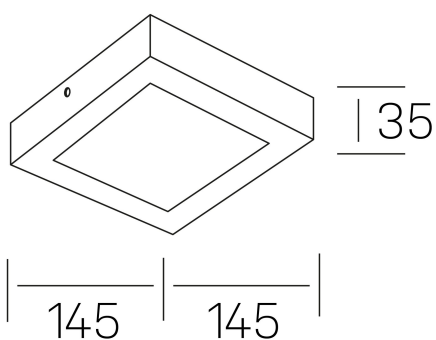

**disc slim sq**  
K51701.02.SR.WH-WH.OP.ST.8.30.D1

## GENERAL DETAILS

INSTALLATION	Surface
FINISHES ALUMINIUM	White-White
OPTIC COVER	Opal
LIGHT DIRECTION	Fixed
INT/EXT IP DEGREE	IP 43
MATERIAL	Aluminum
IK DEGREE	IK03
UTILIZATION	Indoor
WARRANTY	3 years

## GENERAL DIMENSIONS

DIMENSIONS	145×145 mm
HEIGHT	h 35 mm
DIMENSIONES DE EMBALAJE	155 × 155 × 45 mm
PESO NETO	16

\*Please might expect a max.15% figure reduction in finishes other than white