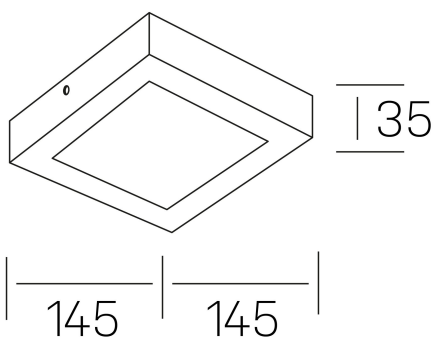

disc slim sq
K51701.02.SR.WH-WH.OP.ST.8.30

GENERAL DETAILS

| | |
|--------------------|-------------|
| INSTALLATION | Surface |
| FINISHES ALUMINIUM | White-White |
| OPTIC COVER | Opal |
| LIGHT DIRECTION | Fixed |
| INT/EXT IP DEGREE | IP 43 |
| MATERIAL | Aluminum |
| IK DEGREE | IK03 |
| UTILIZATION | Indoor |
| WARRANTY | 3 years |

GENERAL DIMENSIONS

| | |
|-------------------------|-------------------|
| DIMENSIONS | 145×145 mm |
| HEIGHT | h 35 mm |
| DIMENSIONES DE EMBALAJE | 155 × 155 × 45 mm |
| PESO NETO | 16 |

*Please might expect a max.15% figure reduction in finishes other than white