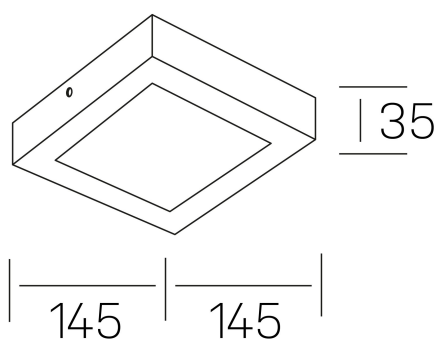

**disc slim sq**  
K51701.02.SR.WH-WH.OP.ST.8.30

## GENERAL DETAILS

INSTALLATION	Surface
FINISHES ALUMINIUM	White-White
OPTIC COVER	Opal
LIGHT DIRECTION	Fixed
INT/EXT IP DEGREE	IP 43
MATERIAL	Aluminum
IK DEGREE	IK03
UTILIZATION	Indoor
WARRANTY	3 years

## GENERAL DIMENSIONS

DIMENSIONS	145×145 mm
HEIGHT	h 35 mm
DIMENSIONES DE EMBALAJE	155 × 155 × 45 mm
PESO NETO	16

\*Please might expect a max.15% figure reduction in finishes other than white