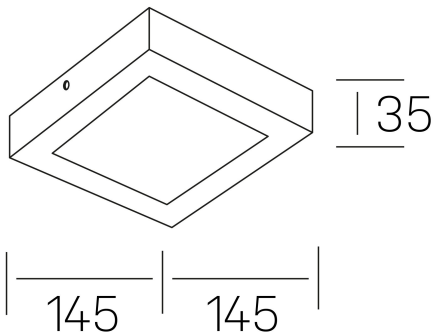

**disc slim sq**  
K51701.02.SR.BK-BK.OP.ST.8.40.PU

#### GENERAL DETAILS

INSTALLATION	Surface
FINISHES ALUMINIUM	Black-Black
OPTIC COVER	Opal
LIGHT DIRECTION	Fixed
INT/EXT IP DEGREE	IP 43
MATERIAL	Aluminum
IK DEGREE	IK03
UTILIZATION	Indoor
WARRANTY	3 years

#### GENERAL DIMENSIONS

DIMENSIONS	145×145 mm
HEIGHT	h 35 mm
DIMENSIONES DE EMBALAJE	155 × 155 × 45 mm
PESO NETO	16

\*Please might expect a max.15% figure reduction in finishes other than white