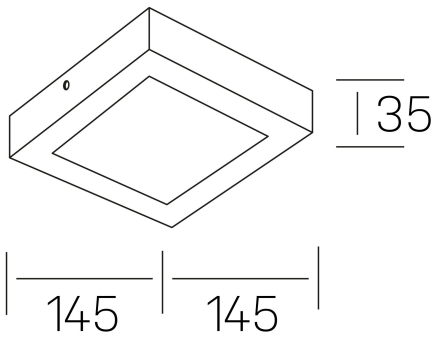

disc slim sq
K51701.02.SR.BK-BK.OP.ST.8.40.PU

GENERAL DETAILS

INSTALLATION	Surface
FINISHES ALUMINIUM	Black-Black
OPTIC COVER	Opal
LIGHT DIRECTION	Fixed
INT/EXT IP DEGREE	IP 43
MATERIAL	Aluminum
IK DEGREE	IK03
UTILIZATION	Indoor
WARRANTY	5 years

GENERAL DIMENSIONS

DIMENSIONS	145×145 mm
HEIGHT	h 35 mm
DIMENSIONES DE EMBALAJE	155 × 155 × 45 mm
PESO NETO	16

*Please might expect a max.15% figure reduction in finishes other than white