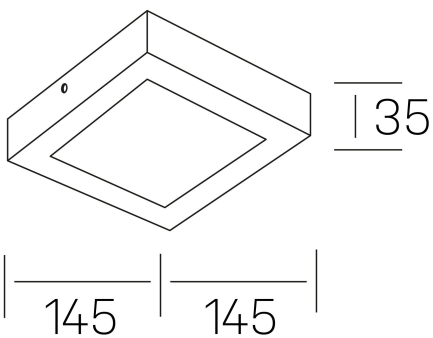

**disc slim sq**  
K51701.02.SR.BK-BK.OP.ST.8.40.PU

#### GENERAL DETAILS

INSTALLATION	Surface
FINISHES ALUMINIUM	Black-Black
OPTIC COVER	Opal
LIGHT DIRECTION	Fixed
INT/EXT IP DEGREE	IP 43
MATERIAL	Aluminum
IK DEGREE	IK03
UTILIZATION	Indoor
WARRANTY	3 years

#### GENERAL DIMENSIONS

DIMENSIONS	145×145 mm
HEIGHT	h 35 mm
DIMENSIONES DE EMBALAJE	155 × 155 × 45 mm
PESO NETO	16

\*Please might expect a max.15% figure reduction in finishes other than white