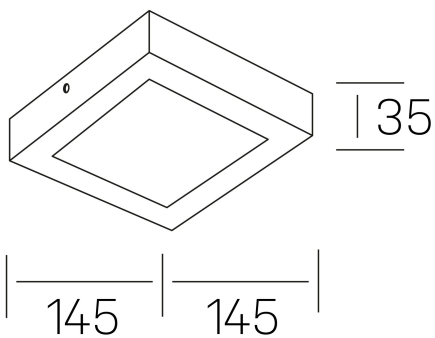

disc slim sq
K51701.02.SR.BK-BK.OP.ST.8.40.PC

GENERAL DETAILS

INSTALLATION	Surface
FINISHES ALUMINIUM	Black-Black
OPTIC COVER	Opal
LIGHT DIRECTION	Fixed
INT/EXT IP DEGREE	IP 43
MATERIAL	Aluminum
IK DEGREE	IK03
UTILIZATION	Indoor
WARRANTY	3 years

GENERAL DIMENSIONS

DIMENSIONS	145×145 mm
HEIGHT	h 35 mm
DIMENSIONES DE EMBALAJE	155 × 155 × 45 mm
PESO NETO	16

*Please might expect a max.15% figure reduction in finishes other than white