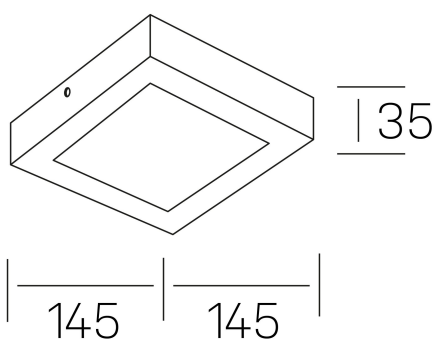

**disc slim sq**  
K51701.02.SR.BK-BK.OP.ST.8.40.PC

#### GENERAL DETAILS

INSTALLATION	Surface
FINISHES ALUMINIUM	Black-Black
OPTIC COVER	Opal
LIGHT DIRECTION	Fixed
INT/EXT IP DEGREE	IP 43
MATERIAL	Aluminum
IK DEGREE	IK03
UTILIZATION	Indoor
WARRANTY	3 years

#### GENERAL DIMENSIONS

DIMENSIONS	145×145 mm
HEIGHT	h 35 mm
DIMENSIONES DE EMBALAJE	155 × 155 × 45 mm
PESO NETO	16

\*Please might expect a max.15% figure reduction in finishes other than white