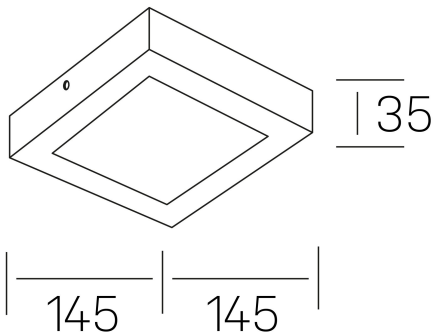

**disc slim sq**  
K51701.02.SR.BK-BK.OP.ST.8.40.DA

#### GENERAL DETAILS

INSTALLATION	Surface
FINISHES ALUMINIUM	Black-Black
OPTIC COVER	Opal
LIGHT DIRECTION	Fixed
INT/EXT IP DEGREE	IP 43
MATERIAL	Aluminum
IK DEGREE	IK03
UTILIZATION	Indoor
WARRANTY	3 years

#### GENERAL DIMENSIONS

DIMENSIONS	145×145 mm
HEIGHT	h 35 mm
DIMENSIONES DE EMBALAJE	155 × 155 × 45 mm
PESO NETO	16

\*Please might expect a max.15% figure reduction in finishes other than white