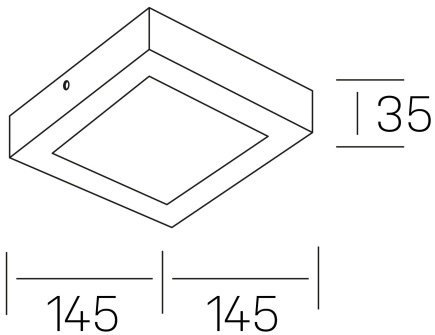

disc slim sq
K51701.02.SR.BK-BK.OP.ST.8.40

GENERAL DETAILS

INSTALLATION	Surface
FINISHES ALUMINIUM	Black-Black
OPTIC COVER	Opal
LIGHT DIRECTION	Fixed
INT/EXT IP DEGREE	IP 43
MATERIAL	Aluminum
IK DEGREE	IK03
UTILIZATION	Indoor
WARRANTY	3 years

GENERAL DIMENSIONS

DIMENSIONS	145×145 mm
HEIGHT	h 35 mm
DIMENSIONES DE EMBALAJE	155 × 155 × 45 mm
PESO NETO	16

*Please might expect a max.15% figure reduction in finishes other than white