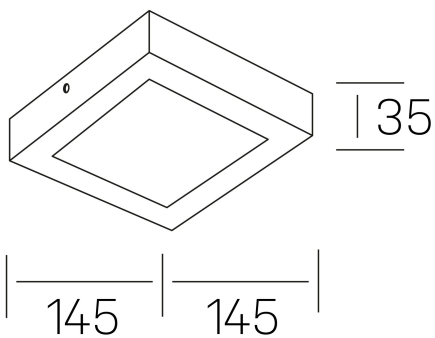

**disc slim sq**  
K51701.02.SR.BK-BK.OP.ST.8.30.PU

#### GENERAL DETAILS

INSTALLATION	Surface
FINISHES ALUMINIUM	Black-Black
OPTIC COVER	Opal
LIGHT DIRECTION	Fixed
INT/EXT IP DEGREE	IP 43
MATERIAL	Aluminum
IK DEGREE	IK03
UTILIZATION	Indoor
WARRANTY	3 years

#### GENERAL DIMENSIONS

DIMENSIONS	145×145 mm
HEIGHT	h 35 mm
DIMENSIONES DE EMBALAJE	155 × 155 × 45 mm
PESO NETO	16

\*Please might expect a max.15% figure reduction in finishes other than white