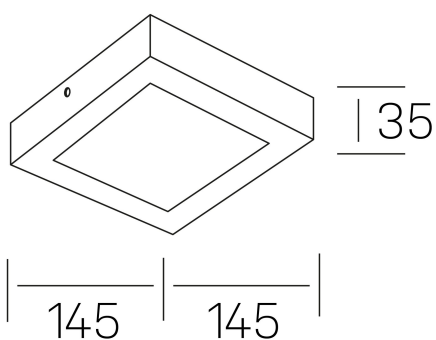

**disc slim sq**  
K51701.02.SR.BK-BK.OP.ST.8.30.PU

#### GENERAL DETAILS

INSTALLATION	Surface
FINISHES ALUMINIUM	Black-Black
OPTIC COVER	Opal
LIGHT DIRECTION	Fixed
INT/EXT IP DEGREE	IP 43
MATERIAL	Aluminum
IK DEGREE	IK03
UTILIZATION	Indoor
WARRANTY	3 years

#### GENERAL DIMENSIONS

DIMENSIONS	145×145 mm
HEIGHT	h 35 mm
DIMENSIONES DE EMBALAJE	155 × 155 × 45 mm
PESO NETO	16

\*Please might expect a max.15% figure reduction in finishes other than white