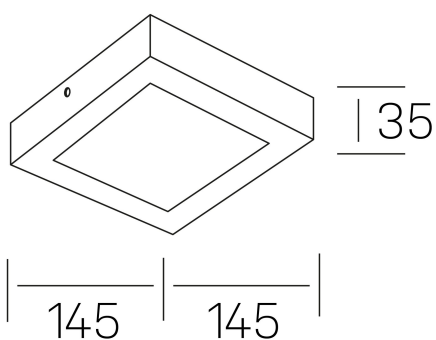

**disc slim sq**  
K51701.02.SR.BK-BK.OP.ST.8.30.PC

## GENERAL DETAILS

INSTALLATION	Surface
FINISHES ALUMINIUM	Black-Black
OPTIC COVER	Opal
LIGHT DIRECTION	Fixed
INT/EXT IP DEGREE	IP 43
MATERIAL	Aluminum
IK DEGREE	IK03
UTILIZATION	Indoor
WARRANTY	3 years

## GENERAL DIMENSIONS

DIMENSIONS	145×145 mm
HEIGHT	h 35 mm
DIMENSIONES DE EMBALAJE	155 × 155 × 45 mm
PESO NETO	16

\*Please might expect a max.15% figure reduction in finishes other than white