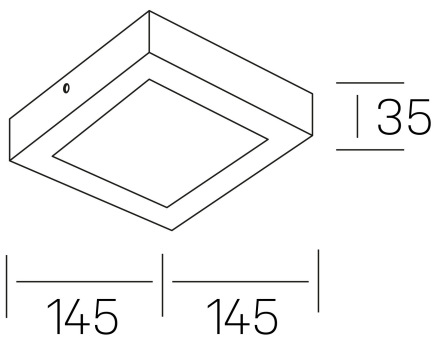

**disc slim sq**  
K51701.02.SR.BK-BK.OP.ST.8.30

## GENERAL DETAILS

INSTALLATION	Surface
FINISHES ALUMINIUM	Black-Black
OPTIC COVER	Opal
LIGHT DIRECTION	Fixed
INT/EXT IP DEGREE	IP 43
MATERIAL	Aluminum
IK DEGREE	IK03
UTILIZATION	Indoor
WARRANTY	3 years

## GENERAL DIMENSIONS

DIMENSIONS	145×145 mm
HEIGHT	h 35 mm
DIMENSIONES DE EMBALAJE	155 × 155 × 45 mm
PESO NETO	16

\*Please might expect a max.15% figure reduction in finishes other than white