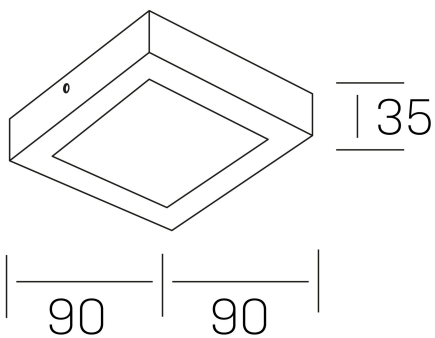

disc slim sq
K51701.01.SR.WH-WH.OP.ST.8.40.DA

GENERAL DETAILS

INSTALLATION	Surface
FINISHES ALUMINIUM	White-White
OPTIC COVER	Opal
LIGHT DIRECTION	Fixed
INT/EXT IP DEGREE	IP 43
MATERIAL	Aluminum
IK DEGREE	IK03
UTILIZATION	Indoor
WARRANTY	3 years

ELECTRICAL DETAILS

LAMP	LED
POWER	6 W
COLOUR TEMPERATURE	4000K
LUMINOUS FLUX	450 Lm
EFFICACY DIMMING	72 Lm/W
DIMABLE	DALI
DRIVER	Remote
CLASS PROTECTION	II
COLOUR RENDERING INDEX	CRI >80
VOLTAGE	220-240 V
FRECUENCIA	50-60 Hz
CURRENT INTENSITY	160 mA
LIFE TIME	35.000 h

GENERAL DIMENSIONS

DIMENSIONS	90×90 mm
HEIGHT	h 35 mm
DIMENSIONES DE EMBALAJE	100 × 100 × 50 mm
PESO NETO	12

*Please might expect a max.15% figure reduction in finishes other than white