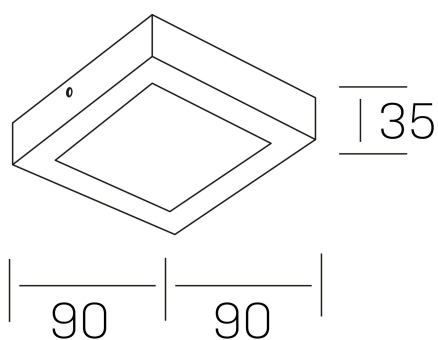

disc slim sq
K51701.01.SR.WH-WH.OP.ST.8.40.DA

GENERAL DETAILS

INSTALLATION	Surface
FINISHES ALUMINIUM	White-White
OPTIC COVER	Opal
LIGHT DIRECTION	Fixed
INT/EXT IP DEGREE	IP 43
MATERIAL	Aluminum
IK DEGREE	IK03
UTILIZATION	Indoor
WARRANTY	3 years

ELECTRICAL DETAILS

LAMP	LED
POWER	6 W
COLOUR TEMPERATURE	4000K
LUMINOUS FLUX	450 Lm
EFFICACY DIMMING	72 Lm/W
DIMABLE	DALI
DRIVER	Remote
CLASS PROTECTION	II
COLOUR RENDERING INDEX	CRI >80
VOLTAGE	220-240 V
FRECUENCIA	50-60 Hz
CURRENT INTENSITY	160 mA
LIFE TIME	50.000 h

GENERAL DIMENSIONS

DIMENSIONS	90×90 mm
HEIGHT	h 35 mm
DIMENSIONES DE EMBALAJE	100 × 100 × 50 mm
PESO NETO	12

*Please might expect a max.15% figure reduction in finishes other than white