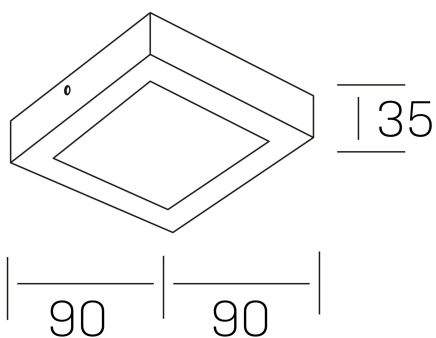

disc slim sq
K51701.01.SR.WH-WH.OP.ST.8.40.D1

GENERAL DETAILS

INSTALLATION	Surface
FINISHES ALUMINIUM	White-White
OPTIC COVER	Opal
LIGHT DIRECTION	Fixed
INT/EXT IP DEGREE	IP 43
MATERIAL	Aluminum
IK DEGREE	IK03
UTILIZATION	Indoor
WARRANTY	3 years

ELECTRICAL DETAILS

LAMP	LED
POWER	6 W
COLOUR TEMPERATURE	4000K
LUMINOUS FLUX	450 Lm
EFFICACY DIMMING	72 Lm/W
DIMABLE	1.10v
DRIVER	Remote
CLASS PROTECTION	II
COLOUR RENDERING INDEX	CRI >80
VOLTAGE	220-240 V
FRECUENCIA	50-60 Hz
CURRENT INTENSITY	160 mA
LIFE TIME	50.000 h

GENERAL DIMENSIONS

DIMENSIONS	90×90 mm
HEIGHT	h 35 mm
DIMENSIONES DE EMBALAJE	100 × 100 × 50 mm
PESO NETO	12

*Please might expect a max.15% figure reduction in finishes other than white