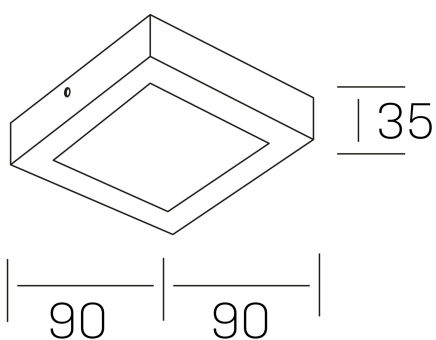

disc slim sq
K51701.01.SR.WH-WH.OP.ST.8.40.D1

GENERAL DETAILS

INSTALLATION	Surface
FINISHES ALUMINIUM	White-White
OPTIC COVER	Opal
LIGHT DIRECTION	Fixed
INT/EXT IP DEGREE	IP 43
MATERIAL	Aluminum
IK DEGREE	IK03
UTILIZATION	Indoor
WARRANTY	3 years

ELECTRICAL DETAILS

LAMP	LED
POWER	6 W
COLOUR TEMPERATURE	4000K
LUMINOUS FLUX	450 Lm
EFFICACY DIMMING	72 Lm/W
DIMABLE	1.10v
DRIVER	Remote
CLASS PROTECTION	II
COLOUR RENDERING INDEX	CRI >80
VOLTAGE	220-240 V
FRECUENCIA	50-60 Hz
CURRENT INTENSITY	160 mA
LIFE TIME	35.000 h

GENERAL DIMENSIONS

DIMENSIONS	90×90 mm
HEIGHT	h 35 mm
DIMENSIONES DE EMBALAJE	100 × 100 × 50 mm
PESO NETO	12

*Please might expect a max.15% figure reduction in finishes other than white