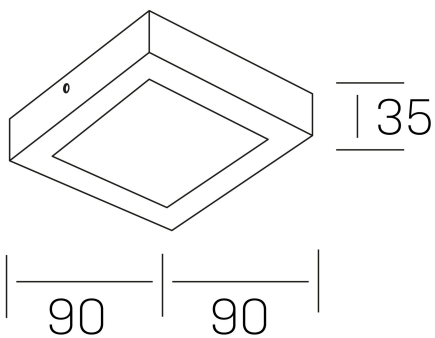

disc slim sq
K51701.01.SR.WH-WH.OP.ST.8.40

GENERAL DETAILS

INSTALLATION	Surface
FINISHES ALUMINIUM	White-White
OPTIC COVER	Opal
LIGHT DIRECTION	Fixed
INT/EXT IP DEGREE	IP 43
MATERIAL	Aluminum
IK DEGREE	IK03
UTILIZATION	Indoor
WARRANTY	5 years

ELECTRICAL DETAILS

LAMP	LED
POWER	6 W
COLOUR TEMPERATURE	4000K
LUMINOUS FLUX	450 Lm
EFFICACY DIMMING	72 Lm/W
DIMABLE	No Dim
DRIVER	Integrated
CLASS PROTECTION	II
COLOUR RENDERING INDEX	CRI >80
VOLTAGE	220-240 V
CURRENT INTENSITY	160 mA
LIFE TIME	50.000 h

GENERAL DIMENSIONS

DIMENSIONS	90×90 mm
HEIGHT	h 35 mm
DIMENSIONES DE EMBALAJE	100 × 100 × 50 mm
PESO NETO	12

*Please might expect a max.15% figure reduction in finishes other than white