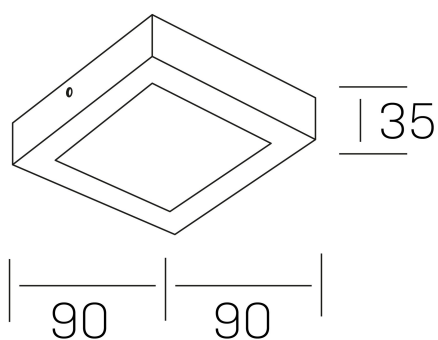

disc slim sq
K51701.01.SR.WH-WH.OP.ST.8.40

GENERAL DETAILS

INSTALLATION	Surface
FINISHES ALUMINIUM	White-White
OPTIC COVER	Opal
LIGHT DIRECTION	Fixed
INT/EXT IP DEGREE	IP 43
MATERIAL	Aluminum
IK DEGREE	IK03
UTILIZATION	Indoor
WARRANTY	3 years

ELECTRICAL DETAILS

LAMP	LED
POWER	6 W
COLOUR TEMPERATURE	4000K
LUMINOUS FLUX	450 Lm
EFFICACY DIMMING	72 Lm/W
DIMABLE	No Dim
DRIVER	Integrated
CLASS PROTECTION	II
COLOUR RENDERING INDEX	CRI >80
VOLTAGE	220-240 V
FRECUENCIA	50-60 Hz
CURRENT INTENSITY	160 mA
LIFE TIME	50.000 h

GENERAL DIMENSIONS

DIMENSIONS	90×90 mm
HEIGHT	h 35 mm
DIMENSIONES DE EMBALAJE	100 × 100 × 50 mm
PESO NETO	12

*Please might expect a max.15% figure reduction in finishes other than white