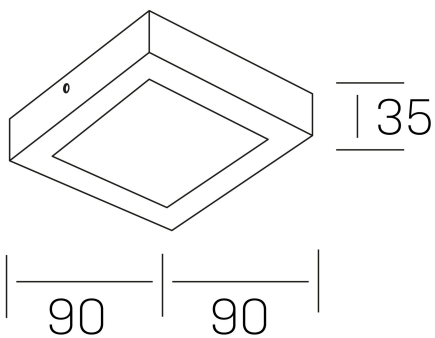

disc slim sq
K51701.01.SR.WH-WH.OP.ST.8.40

GENERAL DETAILS

INSTALLATION	Surface
FINISHES ALUMINIUM	White-White
OPTIC COVER	Opal
LIGHT DIRECTION	Fixed
INT/EXT IP DEGREE	IP 43
MATERIAL	Aluminum
IK DEGREE	IK03
UTILIZATION	Indoor
WARRANTY	3 years

ELECTRICAL DETAILS

LAMP	LED
POWER	6 W
COLOUR TEMPERATURE	4000K
LUMINOUS FLUX	450 Lm
EFFICACY DIMMING	72 Lm/W
DIMABLE	No Dim
DRIVER	Integrated
CLASS PROTECTION	II
COLOUR RENDERING INDEX	CRI >80
VOLTAGE	220-240 V
FRECUENCIA	50-60 Hz
CURRENT INTENSITY	160 mA
LIFE TIME	35.000 h

GENERAL DIMENSIONS

DIMENSIONS	90×90 mm
HEIGHT	h 35 mm
DIMENSIONES DE EMBALAJE	100 × 100 × 50 mm
PESO NETO	12

*Please might expect a max.15% figure reduction in finishes other than white