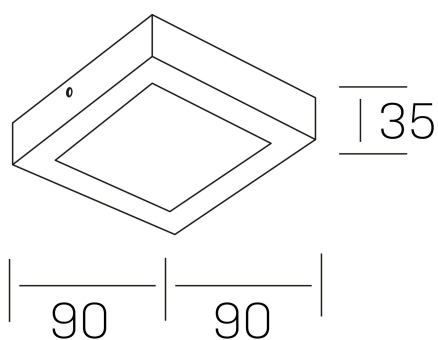

**disc slim sq**  
K51701.01.SR.WH-WH.OP.ST.8.30.PU

#### GENERAL DETAILS

INSTALLATION	Surface
FINISHES ALUMINIUM	White-White
OPTIC COVER	Opal
LIGHT DIRECTION	Fixed
INT/EXT IP DEGREE	IP 43
MATERIAL	Aluminum
IK DEGREE	IK03
UTILIZATION	Indoor
WARRANTY	3 years

#### GENERAL DIMENSIONS

DIMENSIONS	90×90 mm
HEIGHT	h 35 mm
DIMENSIONES DE EMBALAJE	100 × 100 × 50 mm
PESO NETO	12

\*Please might expect a max.15% figure reduction in finishes other than white