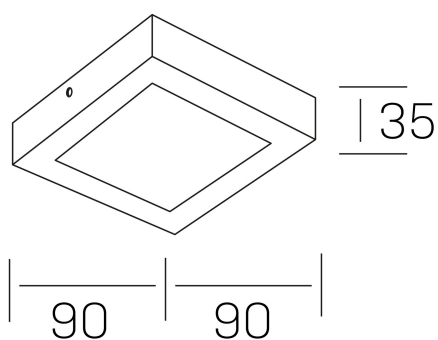

disc slim sq
K51701.01.SR.WH-WH.OP.ST.8.30.PC

GENERAL DETAILS

INSTALLATION	Surface
FINISHES ALUMINIUM	White-White
OPTIC COVER	Opal
LIGHT DIRECTION	Fixed
INT/EXT IP DEGREE	IP 43
MATERIAL	Aluminum
IK DEGREE	IK03
UTILIZATION	Indoor
WARRANTY	3 years

ELECTRICAL DETAILS

LAMP	LED
POWER	6 W
COLOUR TEMPERATURE	3000K
LUMINOUS FLUX	430 Lm
EFFICACY DIMMING	69 Lm/W
DIMABLE	PHASE CUT
DRIVER	Remote
CLASS PROTECTION	II
COLOUR RENDERING INDEX	CRI >80
VOLTAGE	220-240 V
FRECUENCIA	50-60 Hz
CURRENT INTENSITY	160 mA
LIFE TIME	35.000 h

GENERAL DIMENSIONS

DIMENSIONS	90×90 mm
HEIGHT	h 35 mm
DIMENSIONES DE EMBALAJE	100 × 100 × 50 mm
PESO NETO	12

*Please might expect a max.15% figure reduction in finishes other than white