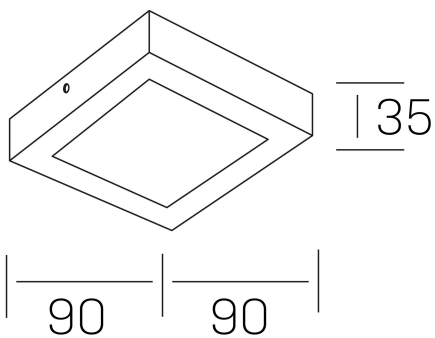

disc slim sq
K51701.01.SR.WH-WH.OP.ST.8.30.DA

GENERAL DETAILS

INSTALLATION	Surface
FINISHES ALUMINIUM	White-White
OPTIC COVER	Opal
LIGHT DIRECTION	Fixed
INT/EXT IP DEGREE	IP 43
MATERIAL	Aluminum
IK DEGREE	IK03
UTILIZATION	Indoor
WARRANTY	3 years

ELECTRICAL DETAILS

LAMP	LED
POWER	6 W
COLOUR TEMPERATURE	3000K
LUMINOUS FLUX	430 Lm
EFFICACY DIMMING	69 Lm/W
DIMABLE	DALI
DRIVER	Remote
CLASS PROTECTION	II
COLOUR RENDERING INDEX	CRI >80
VOLTAGE	220-240 V
FRECUENCIA	50-60 Hz
CURRENT INTENSITY	160 mA
LIFE TIME	50.000 h

GENERAL DIMENSIONS

DIMENSIONS	90×90 mm
HEIGHT	h 35 mm
DIMENSIONES DE EMBALAJE	100 × 100 × 50 mm
PESO NETO	12

*Please might expect a max.15% figure reduction in finishes other than white