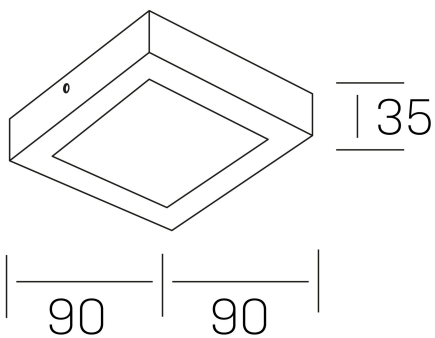

disc slim sq
K51701.01.SR.WH-WH.OP.ST.8.30.DA

GENERAL DETAILS

INSTALLATION	Surface
FINISHES ALUMINIUM	White-White
OPTIC COVER	Opal
LIGHT DIRECTION	Fixed
INT/EXT IP DEGREE	IP 43
MATERIAL	Aluminum
IK DEGREE	IK03
UTILIZATION	Indoor
WARRANTY	3 years

ELECTRICAL DETAILS

LAMP	LED
POWER	6 W
COLOUR TEMPERATURE	3000K
LUMINOUS FLUX	430 Lm
EFFICACY DIMMING	69 Lm/W
DIMABLE	DALI
DRIVER	Remote
CLASS PROTECTION	II
COLOUR RENDERING INDEX	CRI >80
VOLTAGE	220-240 V
FRECUENCIA	50-60 Hz
CURRENT INTENSITY	160 mA
LIFE TIME	35.000 h

GENERAL DIMENSIONS

DIMENSIONS	90×90 mm
HEIGHT	h 35 mm
DIMENSIONES DE EMBALAJE	100 × 100 × 50 mm
PESO NETO	12

*Please might expect a max.15% figure reduction in finishes other than white