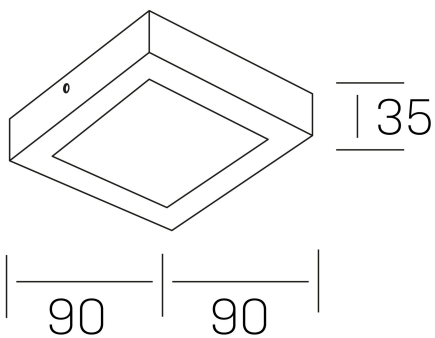

**disc slim sq**  
K51701.01.SR.WH-WH.OP.ST.8.30.D1

#### GENERAL DETAILS

INSTALLATION	Surface
FINISHES ALUMINIUM	White-White
OPTIC COVER	Opal
LIGHT DIRECTION	Fixed
INT/EXT IP DEGREE	IP 43
MATERIAL	Aluminum
IK DEGREE	IK03
UTILIZATION	Indoor
WARRANTY	3 years

#### GENERAL DIMENSIONS

DIMENSIONS	90×90 mm
HEIGHT	h 35 mm
DIMENSIONES DE EMBALAJE	100 × 100 × 50 mm
PESO NETO	12

\*Please might expect a max.15% figure reduction in finishes other than white