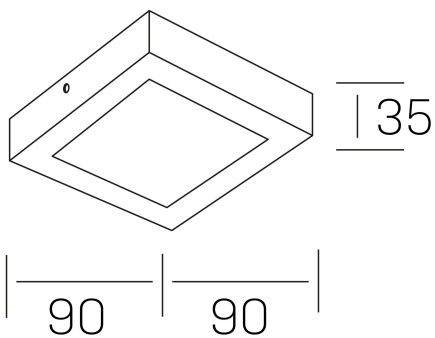

disc slim sq
K51701.01.SR.WH-WH.OP.ST.8.30.D1

GENERAL DETAILS

INSTALLATION	Surface
FINISHES ALUMINIUM	White-White
OPTIC COVER	Opal
LIGHT DIRECTION	Fixed
INT/EXT IP DEGREE	IP 43
MATERIAL	Aluminum
IK DEGREE	IK03
UTILIZATION	Indoor
WARRANTY	3 years

ELECTRICAL DETAILS

LAMP	LED
POWER	6 W
COLOUR TEMPERATURE	3000K
LUMINOUS FLUX	430 Lm
EFFICACY DIMMING	69 Lm/W
DIMABLE	1.10v
DRIVER	Remote
CLASS PROTECTION	II
COLOUR RENDERING INDEX	CRI >80
VOLTAGE	220-240 V
FRECUENCIA	50-60 Hz
CURRENT INTENSITY	160 mA
LIFE TIME	50.000 h

GENERAL DIMENSIONS

DIMENSIONS	90×90 mm
HEIGHT	h 35 mm
DIMENSIONES DE EMBALAJE	100 × 100 × 50 mm
PESO NETO	12

*Please might expect a max.15% figure reduction in finishes other than white