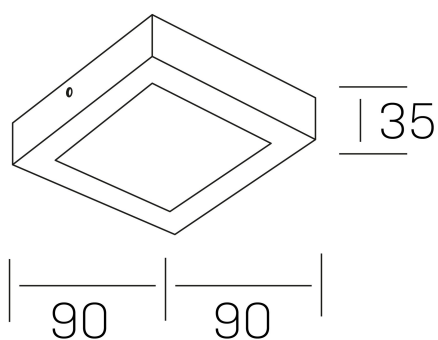

disc slim sq
K51701.01.SR.WH-WH.OP.ST.8.30

GENERAL DETAILS

INSTALLATION	Surface
FINISHES ALUMINIUM	White-White
OPTIC COVER	Opal
LIGHT DIRECTION	Fixed
INT/EXT IP DEGREE	IP 43
MATERIAL	Aluminum
IK DEGREE	IK03
UTILIZATION	Indoor
WARRANTY	3 years

ELECTRICAL DETAILS

LAMP	LED
POWER	6 W
COLOUR TEMPERATURE	3000K
LUMINOUS FLUX	430 Lm
EFFICACY DIMMING	69 Lm/W
DIMABLE	No Dim
DRIVER	Integrated
CLASS PROTECTION	II
COLOUR RENDERING INDEX	CRI >80
VOLTAGE	220-240 V
FRECUENCIA	50-60 Hz
CURRENT INTENSITY	160 mA
LIFE TIME	50.000 h

GENERAL DIMENSIONS

DIMENSIONS	90×90 mm
HEIGHT	h 35 mm
DIMENSIONES DE EMBALAJE	100 × 100 × 50 mm
PESO NETO	12

*Please might expect a max.15% figure reduction in finishes other than white