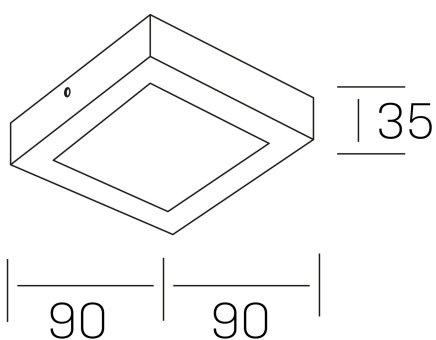

disc slim sq
K51701.01.SR.BK-BK.OP.ST.8.40.PU

GENERAL DETAILS

INSTALLATION	Surface
FINISHES ALUMINIUM	Black-Black
OPTIC COVER	Opal
LIGHT DIRECTION	Fixed
INT/EXT IP DEGREE	IP 43
MATERIAL	Aluminum
IK DEGREE	IK03
UTILIZATION	Indoor
WARRANTY	3 years

ELECTRICAL DETAILS

LAMP	LED
POWER	6 W
COLOUR TEMPERATURE	4000K
LUMINOUS FLUX	450 Lm
EFFICACY DIMMING	72 Lm/W
DIMABLE	Push
DRIVER	Remote
CLASS PROTECTION	II
COLOUR RENDERING INDEX	CRI >80
VOLTAGE	220-240 V
FRECUENCIA	50-60 Hz
CURRENT INTENSITY	160 mA
LIFE TIME	35.000 h

GENERAL DIMENSIONS

DIMENSIONS	90×90 mm
HEIGHT	h 35 mm
DIMENSIONES DE EMBALAJE	100 × 100 × 50 mm
PESO NETO	12

*Please might expect a max.15% figure reduction in finishes other than white