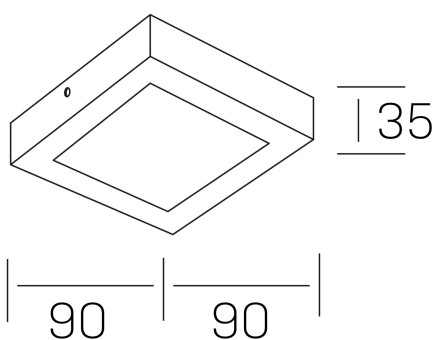

disc slim sq
K51701.01.SR.BK-BK.OP.ST.8.40.PC

GENERAL DETAILS

INSTALLATION	Surface
FINISHES ALUMINIUM	Black-Black
OPTIC COVER	Opal
LIGHT DIRECTION	Fixed
INT/EXT IP DEGREE	IP 43
MATERIAL	Aluminum
IK DEGREE	IK03
UTILIZATION	Indoor
WARRANTY	3 years

ELECTRICAL DETAILS

LAMP	LED
POWER	6 W
COLOUR TEMPERATURE	4000K
LUMINOUS FLUX	450 Lm
EFFICACY DIMMING	72 Lm/W
DIMABLE	PHASE CUT
DRIVER	Remote
CLASS PROTECTION	II
COLOUR RENDERING INDEX	CRI >80
VOLTAGE	220-240 V
FRECUENCIA	50-60 Hz
CURRENT INTENSITY	160 mA
LIFE TIME	35.000 h

GENERAL DIMENSIONS

DIMENSIONS	90×90 mm
HEIGHT	h 35 mm
DIMENSIONES DE EMBALAJE	100 × 100 × 50 mm
PESO NETO	12

*Please might expect a max.15% figure reduction in finishes other than white