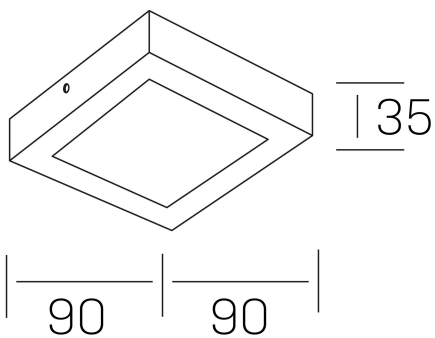

**disc slim sq**  
K51701.01.SR.BK-BK.OP.ST.8.40.PC

#### GENERAL DETAILS

INSTALLATION	Surface
FINISHES ALUMINIUM	Black-Black
OPTIC COVER	Opal
LIGHT DIRECTION	Fixed
INT/EXT IP DEGREE	IP 43
MATERIAL	Aluminum
IK DEGREE	IK03
UTILIZATION	Indoor
WARRANTY	3 years

#### GENERAL DIMENSIONS

DIMENSIONS	90×90 mm
HEIGHT	h 35 mm
DIMENSIONES DE EMBALAJE	100 × 100 × 50 mm
PESO NETO	12

\*Please might expect a max.15% figure reduction in finishes other than white