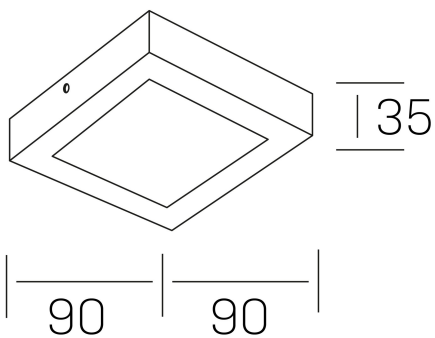

**disc slim sq**  
K51701.01.SR.BK-BK.OP.ST.8.40.D1

#### GENERAL DETAILS

INSTALLATION	Surface
FINISHES ALUMINIUM	Black-Black
OPTIC COVER	Opal
LIGHT DIRECTION	Fixed
INT/EXT IP DEGREE	IP 43
MATERIAL	Aluminum
IK DEGREE	IK03
UTILIZATION	Indoor
WARRANTY	3 years

#### GENERAL DIMENSIONS

DIMENSIONS	90×90 mm
HEIGHT	h 35 mm
DIMENSIONES DE EMBALAJE	100 × 100 × 50 mm
PESO NETO	12

\*Please might expect a max.15% figure reduction in finishes other than white