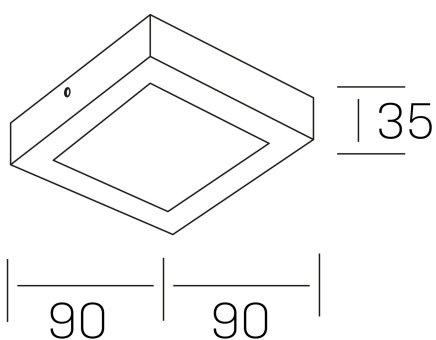

**disc slim sq**  
K51701.01.SR.BK-BK.OP.ST.8.30.PU

## GENERAL DETAILS

INSTALLATION	Surface
FINISHES ALUMINIUM	Black-Black
OPTIC COVER	Opal
LIGHT DIRECTION	Fixed
INT/EXT IP DEGREE	IP 43
MATERIAL	Aluminum
IK DEGREE	IK03
UTILIZATION	Indoor
WARRANTY	5 years

## GENERAL DIMENSIONS

DIMENSIONS	90×90 mm
HEIGHT	h 35 mm
DIMENSIONES DE EMBALAJE	100 × 100 × 50 mm
PESO NETO	12

\*Please might expect a max.15% figure reduction in finishes other than white