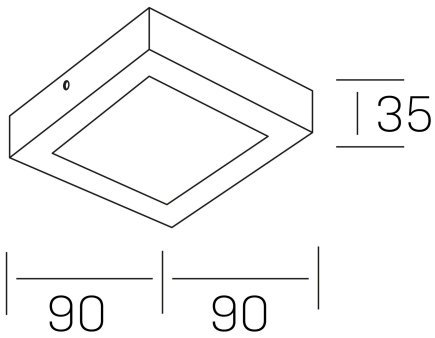

**disc slim sq**  
K51701.01.SR.BK-BK.OP.ST.8.30.DA

#### GENERAL DETAILS

INSTALLATION	Surface
FINISHES ALUMINIUM	Black-Black
OPTIC COVER	Opal
LIGHT DIRECTION	Fixed
INT/EXT IP DEGREE	IP 43
MATERIAL	Aluminum
IK DEGREE	IK03
UTILIZATION	Indoor
WARRANTY	3 years

#### GENERAL DIMENSIONS

DIMENSIONS	90×90 mm
HEIGHT	h 35 mm
DIMENSIONES DE EMBALAJE	100 × 100 × 50 mm
PESO NETO	12

\*Please might expect a max.15% figure reduction in finishes other than white