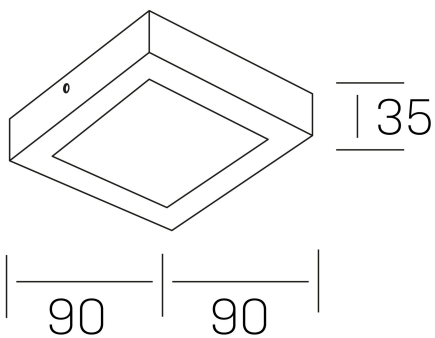

**disc slim sq**  
K51701.01.SR.BK-BK.OP.ST.8.30

#### GENERAL DETAILS

INSTALLATION	Surface
FINISHES ALUMINIUM	Black-Black
OPTIC COVER	Opal
LIGHT DIRECTION	Fixed
INT/EXT IP DEGREE	IP 43
MATERIAL	Aluminum
IK DEGREE	IK03
UTILIZATION	Indoor
WARRANTY	3 years

#### GENERAL DIMENSIONS

DIMENSIONS	90×90 mm
HEIGHT	h 35 mm
DIMENSIONES DE EMBALAJE	100 × 100 × 50 mm
PESO NETO	12

\*Please might expect a max.15% figure reduction in finishes other than white