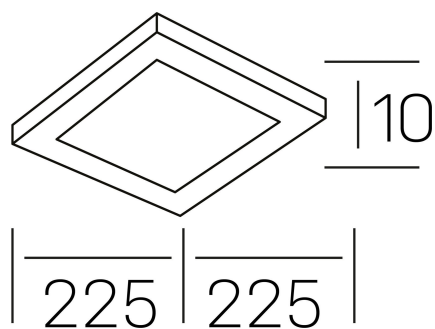

disc slim sq
K51705.03.RF.WH-WH.OP.ST.8.40.PU

GENERAL DETAILS

INSTALLATION	recessed with frame
FINISHES ALUMINIUM	Black-Black, White-White
OPTIC COVER	Opal
LIGHT DIRECTION	Fixed
INT/EXT IP DEGREE	IP 23
MATERIAL	Aluminum
IK DEGREE	IK03
UTILIZATION	Indoor
WARRANTY	3 years

ELECTRICAL DETAILS

LAMP	LED
POWER	24 W
COLOUR TEMPERATURE	4000K
LUMINOUS FLUX	2430 Lm
EFFICACY DIMMING	100 Lm/W
DIMABLE	Push
DRIVER	Remote
CLASS PROTECTION	II
COLOUR RENDERING INDEX	CRI >80
VOLTAGE	220-240 V
FRECUENCIA	50-60 Hz
CURRENT INTENSITY	600 mA
LIFE TIME	35.000 h

GENERAL DIMENSIONS

DIMENSIONS	225×225 mm
CUT OUT	205X205 mm
HEIGHT	h 25 mm
DIMENSIONES DE EMBALAJE	N/A
PESO NETO	0.34

*Please might expect a max.15% figure reduction in finishes other than white