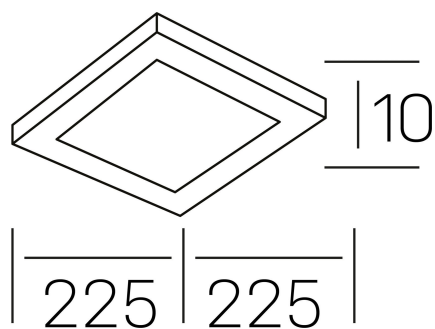

**disc slim sq**  
K51705.03.RF.WH-WH.OP.ST.8.40.PC

## GENERAL DETAILS

INSTALLATION	recessed with frame
FINISHES ALUMINIUM	Black-Black, White-White
OPTIC COVER	Opal
LIGHT DIRECTION	Fixed
INT/EXT IP DEGREE	IP 23
MATERIAL	Aluminum
IK DEGREE	IK03
UTILIZATION	Indoor
WARRANTY	3 years

## ELECTRICAL DETAILS

LAMP	LED
POWER	24 W
COLOUR TEMPERATURE	4000K
LUMINOUS FLUX	2430 Lm
EFFICACY DIMMING	100 Lm/W
DIMABLE	PHASE CUT
DRIVER	Remote
CLASS PROTECTION	II
COLOUR RENDERING INDEX	CRI >80
VOLTAGE	220-240 V
FRECUENCIA	50-60 Hz
CURRENT INTENSITY	600 mA
LIFE TIME	35.000 h

## GENERAL DIMENSIONS

DIMENSIONS	225×225 mm
CUT OUT	205X205 mm
HEIGHT	h 25 mm
DIMENSIONES DE EMBALAJE	N/A
PESO NETO	0.34

\*Please might expect a max.15% figure reduction in finishes other than white