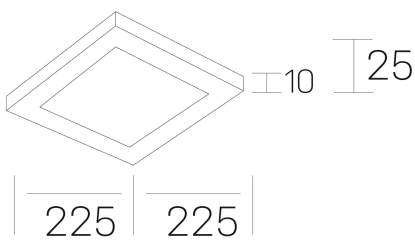

disc slim sq
K51705.03.RF.WH-WH.OP.ST.8.40.DA

GENERAL DETAILS

INSTALLATION	recessed with frame
FINISHES ALUMINIUM	Black-Black, White-White
OPTIC COVER	Opal
LIGHT DIRECTION	Fixed
INT/EXT IP DEGREE	IP 23
MATERIAL	Aluminum
IK DEGREE	IK03
UTILIZATION	Indoor
WARRANTY	3 years

GENERAL DIMENSIONS

DIMENSIONS	225x225 mm
CUT OUT	205x205 mm
HEIGHT	h 25 mm
DIMENSIONES DE EMBALAJE	N/A
PESO NETO	0.34

*Please might expect a max.15% figure reduction in finishes other than white