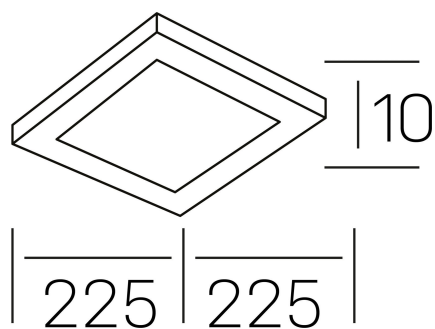

disc slim sq
K51705.03.RF.WH-WH.OP.ST.8.40.DA

GENERAL DETAILS

INSTALLATION	recessed with frame
FINISHES ALUMINIUM	Black-Black, White-White
OPTIC COVER	Opal
LIGHT DIRECTION	Fixed
INT/EXT IP DEGREE	IP 23
MATERIAL	Aluminum
IK DEGREE	IK03
UTILIZATION	Indoor
WARRANTY	3 years

ELECTRICAL DETAILS

LAMP	LED
POWER	24 W
COLOUR TEMPERATURE	4000K
LUMINOUS FLUX	2430 Lm
EFFICACY DIMMING	100 Lm/W
DIMABLE	DALI
DRIVER	Remote
CLASS PROTECTION	II
COLOUR RENDERING INDEX	CRI >80
VOLTAGE	220-240 V
FRECUENCIA	50-60 Hz
CURRENT INTENSITY	600 mA
LIFE TIME	35.000 h

GENERAL DIMENSIONS

DIMENSIONS	225×225 mm
CUT OUT	205X205 mm
HEIGHT	h 25 mm
DIMENSIONES DE EMBALAJE	N/A
PESO NETO	0.34

*Please might expect a max.15% figure reduction in finishes other than white