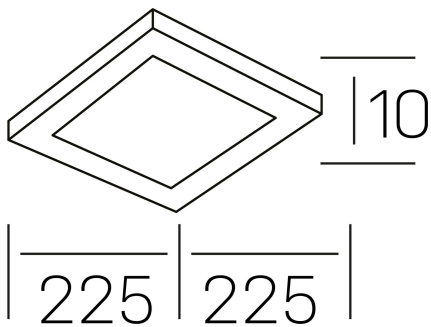

**disc slim sq**  
K51705.03.RF.WH-WH.OP.ST.8.40

#### GENERAL DETAILS

INSTALLATION	recessed with frame
FINISHES ALUMINIUM	Black-Black, White-White
OPTIC COVER	Opal
LIGHT DIRECTION	Fixed
INT/EXT IP DEGREE	IP 23
MATERIAL	Aluminum
IK DEGREE	IK03
UTILIZATION	Indoor
WARRANTY	3 years

#### GENERAL DIMENSIONS

DIMENSIONS	225x225 mm
CUT OUT	205x205 mm
HEIGHT	h 25 mm
DIMENSIONES DE EMBALAJE	N/A
PESO NETO	0.34

\*Please might expect a max.15% figure reduction in finishes other than white