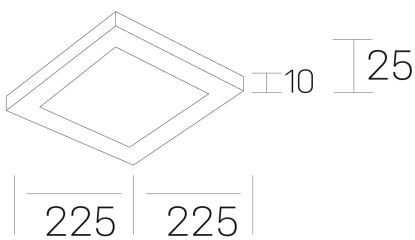

disc slim sq
K51705.03.RF.WH-WH.OP.ST.8.40

GENERAL DETAILS

INSTALLATION	recessed with frame
FINISHES ALUMINIUM	Black-Black, White-White
OPTIC COVER	Opal
LIGHT DIRECTION	Fixed
INT/EXT IP DEGREE	IP 23
MATERIAL	Aluminum
IK DEGREE	IK03
UTILIZATION	Indoor
WARRANTY	3 years

ELECTRICAL DETAILS

LAMP	LED
POWER	24 W
COLOUR TEMPERATURE	4000K
LUMINOUS FLUX	2430 Lm
EFFICACY DIMMING	100 Lm/W
DIMABLE	No Dim
DRIVER	Remote
CLASS PROTECTION	II
COLOUR RENDERING INDEX	CRI >80
VOLTAGE	220-240 V
FRECUENCIA	50-60 Hz
CURRENT INTENSITY	600 mA
LIFE TIME	50.000 h

GENERAL DIMENSIONS

DIMENSIONS	225×225 mm
CUT OUT	205X205 mm
HEIGHT	h 25 mm
DIMENSIONES DE EMBALAJE	N/A
PESO NETO	0.34

*Please might expect a max.15% figure reduction in finishes other than white