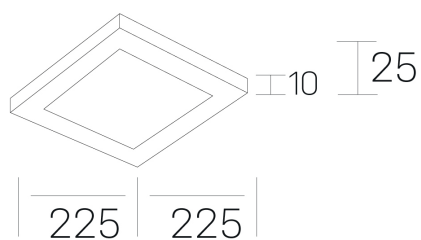

disc slim sq
K51705.03.RF.WH-WH.OP.ST.8.30.PC

GENERAL DETAILS

INSTALLATION	recessed with frame
FINISHES ALUMINIUM	Black-Black, White-White
OPTIC COVER	Opal
LIGHT DIRECTION	Fixed
INT/EXT IP DEGREE	IP 23
MATERIAL	Aluminum
IK DEGREE	IK03
UTILIZATION	Indoor
WARRANTY	3 years

ELECTRICAL DETAILS

LAMP	LED
POWER	24 W
COLOUR TEMPERATURE	3000K
LUMINOUS FLUX	2270 Lm
EFFICACY DIMMING	95 Lm/W
DIMABLE	PHASE CUT
DRIVER	Remote
CLASS PROTECTION	II
COLOUR RENDERING INDEX	CRI >80
VOLTAGE	220-240 V
FRECUENCIA	50-60 Hz
CURRENT INTENSITY	600 mA
LIFE TIME	50.000 h

GENERAL DIMENSIONS

DIMENSIONS	225x225 mm
CUT OUT	205x205 mm
HEIGHT	h 25 mm
DIMENSIONES DE EMBALAJE	N/A
PESO NETO	0.34

*Please might expect a max.15% figure reduction in finishes other than white