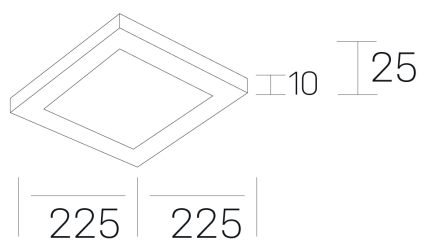

**disc slim sq**  
K51705.03.RF.WH-WH.OP.ST.8.30.DA

#### GENERAL DETAILS

INSTALLATION	recessed with frame
FINISHES ALUMINIUM	Black-Black, White-White
OPTIC COVER	Opal
LIGHT DIRECTION	Fixed
INT/EXT IP DEGREE	IP 23
MATERIAL	Aluminum
IK DEGREE	IK03
UTILIZATION	Indoor
WARRANTY	3 years

#### GENERAL DIMENSIONS

DIMENSIONS	225x225 mm
CUT OUT	205x205 mm
HEIGHT	h 25 mm
DIMENSIONES DE EMBALAJE	N/A
PESO NETO	0.34

\*Please might expect a max.15% figure reduction in finishes other than white