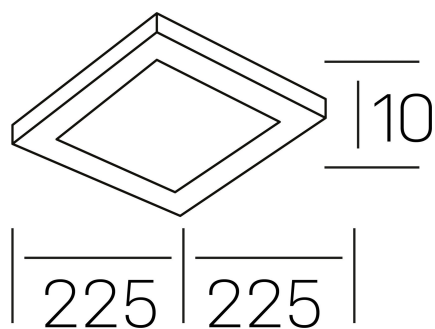

disc slim sq
K51705.03.RF.WH-WH.OP.ST.8.30.DA

GENERAL DETAILS

INSTALLATION	recessed with frame
FINISHES ALUMINIUM	Black-Black, White-White
OPTIC COVER	Opal
LIGHT DIRECTION	Fixed
INT/EXT IP DEGREE	IP 23
MATERIAL	Aluminum
IK DEGREE	IK03
UTILIZATION	Indoor
WARRANTY	3 years

ELECTRICAL DETAILS

LAMP	LED
POWER	24 W
COLOUR TEMPERATURE	3000K
LUMINOUS FLUX	2270 Lm
EFFICACY DIMMING	95 Lm/W
DIMABLE	DALI
DRIVER	Remote
CLASS PROTECTION	II
COLOUR RENDERING INDEX	CRI >80
VOLTAGE	220-240 V
FRECUENCIA	50-60 Hz
CURRENT INTENSITY	600 mA
LIFE TIME	35.000 h

GENERAL DIMENSIONS

DIMENSIONS	225×225 mm
CUT OUT	205X205 mm
HEIGHT	h 25 mm
DIMENSIONES DE EMBALAJE	N/A
PESO NETO	0.34

*Please might expect a max.15% figure reduction in finishes other than white