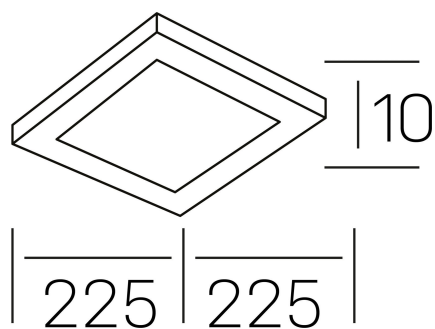

disc slim sq
K51705.03.RF.WH-WH.OP.ST.8.30.D1

GENERAL DETAILS

INSTALLATION	recessed with frame
FINISHES ALUMINIUM	Black-Black, White-White
OPTIC COVER	Opal
LIGHT DIRECTION	Fixed
INT/EXT IP DEGREE	IP 23
MATERIAL	Aluminum
IK DEGREE	IK03
UTILIZATION	Indoor
WARRANTY	3 years

ELECTRICAL DETAILS

LAMP	LED
POWER	24 W
COLOUR TEMPERATURE	3000K
LUMINOUS FLUX	2270 Lm
EFFICACY DIMMING	95 Lm/W
DIMABLE	1.10v
DRIVER	Remote
CLASS PROTECTION	II
COLOUR RENDERING INDEX	CRI >80
VOLTAGE	220-240 V
FRECUENCIA	50-60 Hz
CURRENT INTENSITY	600 mA
LIFE TIME	35.000 h

GENERAL DIMENSIONS

DIMENSIONS	225x225 mm
CUT OUT	205x205 mm
HEIGHT	h 25 mm
DIMENSIONES DE EMBALAJE	N/A
PESO NETO	0.34

*Please might expect a max.15% figure reduction in finishes other than white