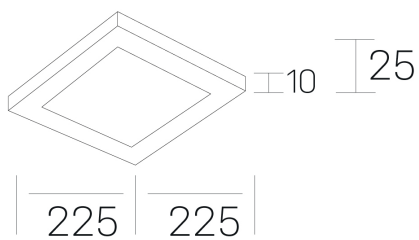

**disc slim sq**  
K51705.03.RF.WH-WH.OP.ST.8.30

## GENERAL DETAILS

INSTALLATION	recessed with frame
FINISHES ALUMINIUM	Black-Black, White-White
OPTIC COVER	Opal
LIGHT DIRECTION	Fixed
INT/EXT IP DEGREE	IP 23
MATERIAL	Aluminum
IK DEGREE	IK03
UTILIZATION	Indoor
WARRANTY	3 years

## GENERAL DIMENSIONS

DIMENSIONS	225×225 mm
CUT OUT	205X205 mm
HEIGHT	h 25 mm
DIMENSIONES DE EMBALAJE	N/A
PESO NETO	0.34

\*Please might expect a max.15% figure reduction in finishes other than white