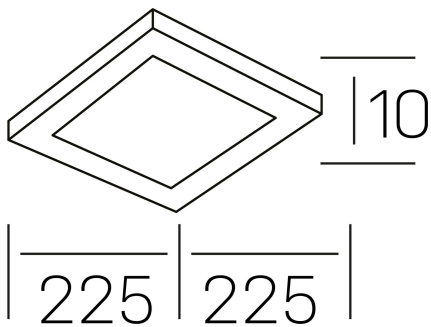

disc slim sq
K51705.03.RF.WH-WH.OP.ST.8.30

GENERAL DETAILS

INSTALLATION	recessed with frame
FINISHES ALUMINIUM	Black-Black, White-White
OPTIC COVER	Opal
LIGHT DIRECTION	Fixed
INT/EXT IP DEGREE	IP 23
MATERIAL	Aluminum
IK DEGREE	IK03
UTILIZATION	Indoor
WARRANTY	3 years

ELECTRICAL DETAILS

LAMP	LED
POWER	24 W
COLOUR TEMPERATURE	3000K
LUMINOUS FLUX	2270 Lm
EFFICACY DIMMING	95 Lm/W
DIMABLE	No Dim
DRIVER	Remote
CLASS PROTECTION	II
COLOUR RENDERING INDEX	CRI >80
VOLTAGE	220-240 V
FRECUENCIA	50-60 Hz
CURRENT INTENSITY	600 mA
LIFE TIME	35.000 h

GENERAL DIMENSIONS

DIMENSIONS	225×225 mm
CUT OUT	205X205 mm
HEIGHT	h 25 mm
DIMENSIONES DE EMBALAJE	N/A
PESO NETO	0.34

*Please might expect a max.15% figure reduction in finishes other than white