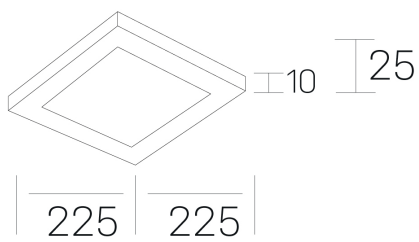

**disc slim sq**  
K51705.03.RF.WH-WH.OP.ST.8.30

#### GENERAL DETAILS

INSTALLATION	recessed with frame
FINISHES ALUMINIUM	Black-Black, White-White
OPTIC COVER	Opal
LIGHT DIRECTION	Fixed
INT/EXT IP DEGREE	IP 23
MATERIAL	Aluminum
IK DEGREE	IK03
UTILIZATION	Indoor
WARRANTY	5 years

#### GENERAL DIMENSIONS

DIMENSIONS	225×225 mm
CUT OUT	205×205 mm
HEIGHT	h 25 mm
DIMENSIONES DE EMBALAJE	N/A
PESO NETO	0.34

\*Please might expect a max.15% figure reduction in finishes other than white